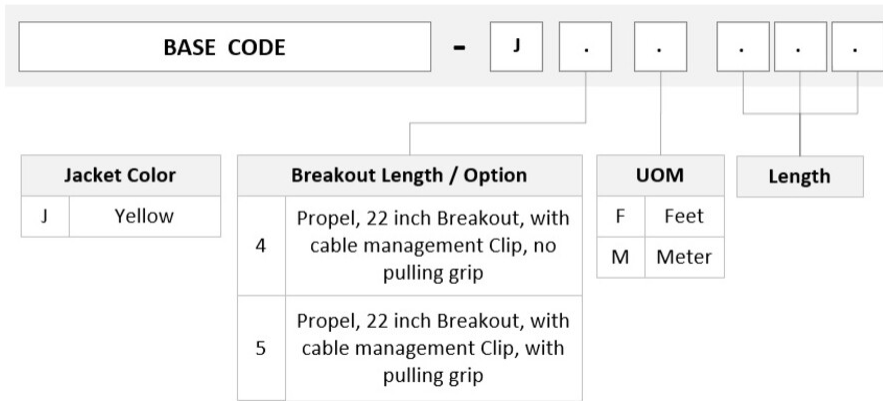

General Specifications

Connector A, quantity	4
Color, boot A	Blue
Color, connector A	Green
Connector B, quantity	4
Color, boot B	Blue
Color, connector B	Blue
Construction Type	Stranded
Furcation Color	Yellow
Interface, Connector A	LC/UPC
Interface Feature, connector A	Uniboot
Interface, Connector B	LC/UPC
Interface Feature, connector B	Uniboot
Jacket Color	Yellow
Polarity	Method B Enhanced (ULL)
Fibers per Subunit, quantity	8
Total Fibers, quantity	8

U4GLULUT8

Dimensions

Cable Assembly Length Range (m) 3 – 305

Cable Assembly Length Range (ft) 10 – 999

Ordering Tree

Mechanical Specifications

Cable Retention Strength, maximum 11.24 lb @ 0° | 4.40 lb @ 90°