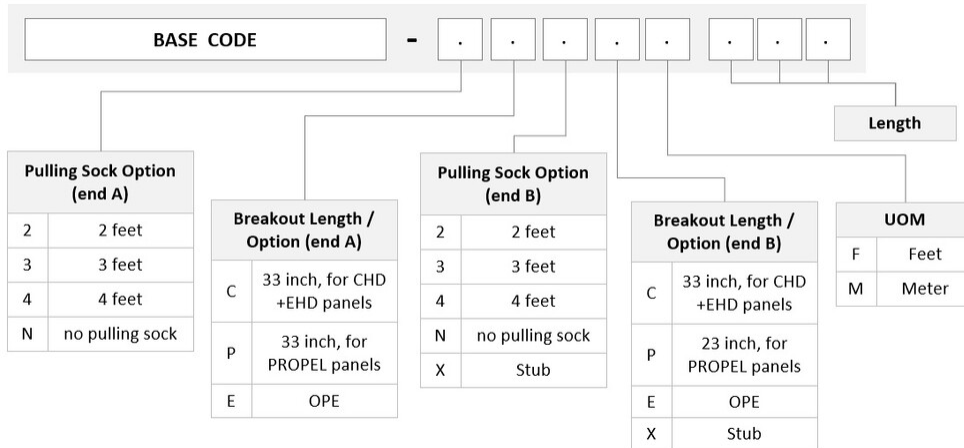

ULGLUUCRF

Optical Specifications

Fiber Mode	Singlemode
Fiber Type	G.657.A2, TeraSPEED®

Environmental Specifications

Operating Temperature	-10 °C to +60 °C (+14 °F to +140 °F)
Environmental Space	Indoor | Plenum

Regulatory Compliance/Certifications

Agency	Classification
ANATEL	Compliant
CHINA-ROHS	Below maximum concentration value
ISO 9001:2015	Designed, manufactured and/or distributed under this quality management system
REACH-SVHC	Compliant as per SVHC revision on www.commscope.com/ProductCompliance
ROHS	Compliant
UK-ROHS	Compliant

Included Products

760251512	-	Indoor Plenum Rollable Ribbon Backbone Cable
P-024-MP-RR-F12YL/8G1/99N		
860658160	-	LC/UPC Uniboot Connector, Singlemode, Blue