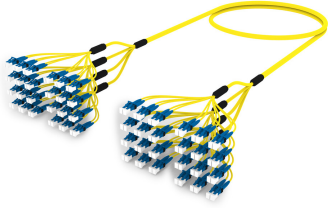

ALGLCLCCH

Base Product

Ultra Low Loss ULL TeraSPEED® LC/UPC to LC/UPC Ruggedized fanout Cable, 48-Fiber, Plenum, 12 fiber PmP 2.0 mm Dca, Method A

Product Classification

Regional Availability	Asia Australia/New Zealand Europe Latin America Middle East/Africa North America
Portfolio	CommScope®
Product Type	Ruggedized fanout
Product Brand	SYSTIMAX ULL
Ordering Note	For additional jacket colors, please contact a CommScope Sales Representative For lengths greater than 999 ft (304 m), orders must be in meters Minimum length may vary based on cable configuration

General Specifications

Color, boot A	Blue
Color, connector A	Blue
Color, boot B	Blue
Color, connector B	Blue
Construction Type	Stranded
Furcation Color	Yellow
Interface, Connector A	LC/UPC
Interface Feature, connector A	ULL
Interface, Connector B	LC/UPC
Interface Feature, connector B	ULL
Jacket Color	Yellow
Polarity	Method A
Fibers per Subunit, quantity	12
Total Fibers, quantity	48

Dimensions

Cable Assembly Length Range (m)	3 – 999
--	---------

ALGLCLCCH

Cable Assembly Length Range (ft)

8 – 999

Ordering Tree

Optical Specifications

Fiber Mode

Singlemode

Fiber Type

G.657.A2, TeraSPEED®

Environmental Specifications

Operating Temperature

-10 °C to +60 °C (+14 °F to +140 °F)

EN50575 CPR Cable EuroClass Fire Performance

Dca