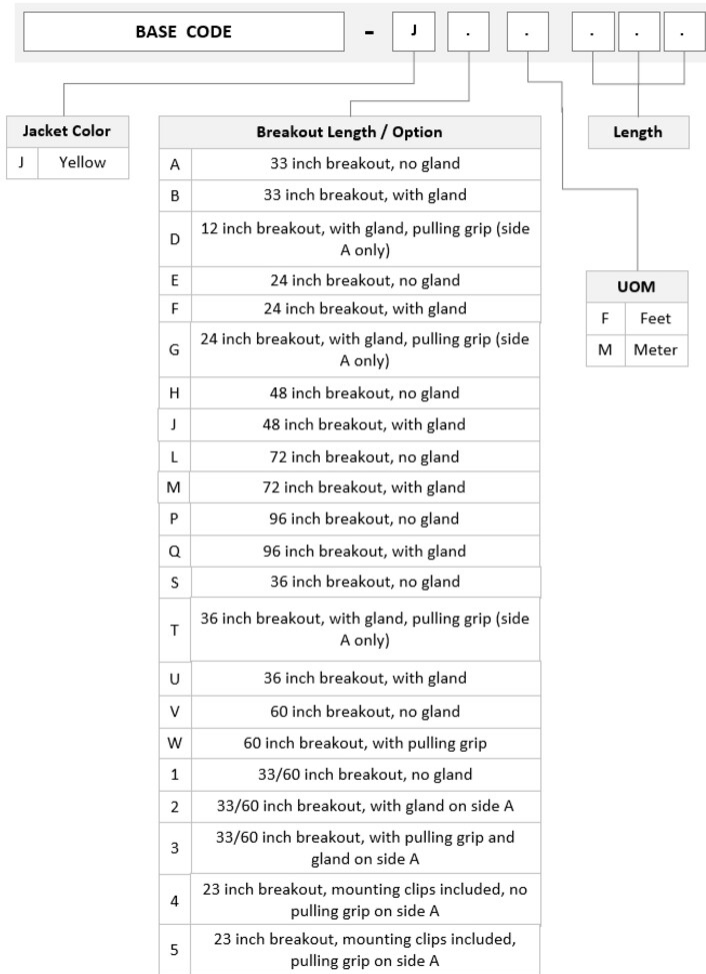

General Specifications

Color, boot A	Blue
Color, connector A	Blue
Color, boot B	Blue
Color, connector B	Blue
Construction Type	Stranded
Furcation Color	Yellow
Interface, Connector A	LC/UPC
Interface Feature, connector A	ULL
Interface, Connector B	LC/UPC
Interface Feature, connector B	ULL
Jacket Color	Yellow
Polarity	Method A
Fibers per Subunit, quantity	12
Total Fibers, quantity	48

Dimensions

Cable Assembly Length Range (m)	3 – 999
--	---------

ALGLCLCCH

Cable Assembly Length Range (ft)

8 – 999

Ordering Tree

Optical Specifications

Fiber Mode