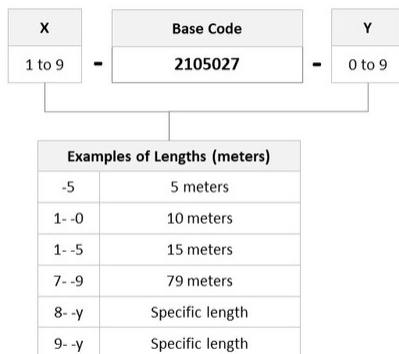

General Specifications

Connector A, quantity	2
Color, boot A	Beige
Color, connector A	Beige
Connector B, quantity	2
Color, boot B	Beige
Color, connector B	Beige
Interface, Connector A	LC/UPC
Interface, Connector B	LC/UPC
Jacket Color	Aqua
Polarity	Pairs, flipped
Total Fibers, quantity	2

Dimensions

Cord Length	65 m 213.255 ft
Diameter Over Jacket	1.8 mm 0.071 in

Ordering Tree

6-2105027-5

Optical Specifications

Fiber Mode	Multimode
Fiber Type	OM3, LazrSPEED®
Insertion Loss, maximum, connector A	0.3 dB
Insertion Loss, maximum, connector B	0.3 dB
Return Loss, minimum, connector A	20 dB
Return Loss, minimum, connector B	20 dB