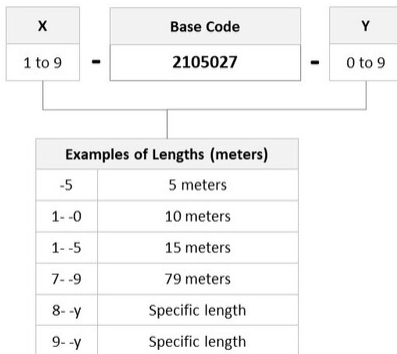

4-2105027-4

Optical Specifications

Fiber Mode	Multimode
Fiber Type	OM3, LazrSPEED®
Insertion Loss, maximum, connector A	0.3 dB
Insertion Loss, maximum, connector B	0.3 dB
Return Loss, minimum, connector A	20 dB
Return Loss, minimum, connector B	20 dB

Environmental Specifications

Environmental Space	Dual Rated LSZH/Riser
Qualification Standards	IEC 60332-1 | IEC 60332-3 | IEC 60754 | IEC 61034

Packaging and Weights

Packaging quantity	1

Regulatory Compliance/Certifications

Agency	Classification
CHINA-ROHS	Above maximum concentration value
REACH-SVHC	Compliant as per SVHC revision on www.commscope.com/ProductCompliance
ROHS	Compliant/Exempted
UK-ROHS	Compliant/Exempted