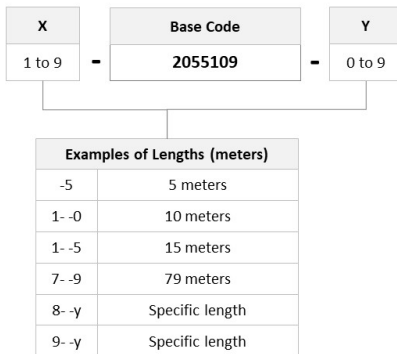

2055109-7

Optical Specifications

Fiber Mode	Multimode
Fiber Type	OM3, LazrSPEED®
Insertion Loss, maximum, connector A	0.15 dB
Insertion Loss, maximum, connector B	0.15 dB
Return Loss, minimum, connector A	35 dB
Return Loss, minimum, connector B	35 dB

Environmental Specifications

Environmental Space	Low Smoke Zero Halogen (LSZH)

Packaging and Weights

Packaging quantity	1

Regulatory Compliance/Certifications

Agency	Classification
CHINA-ROHS	Above maximum concentration value
ROHS	Compliant/Exempted
UK-ROHS	Compliant/Exempted