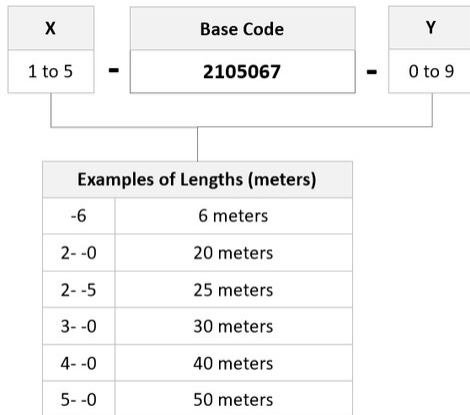

General Specifications

Connector A, quantity	2
Color, boot A	Beige
Color, connector A	Beige
Connector B, quantity	2
Color, boot B	Beige
Color, connector B	Beige
Interface, Connector A	LC/UPC
Interface, Connector B	LC/UPC
Jacket Color	Aqua
Total Fibers, quantity	2

Dimensions

Cord Length	50 m 164.042 ft
Diameter Over Jacket	1.8 mm 0.071 in

Ordering Tree

5-2105067-0

Optical Specifications

Fiber Mode	Multimode
Fiber Type	OM4, LazrSPEED®

Environmental Specifications

Environmental Space	Dual Rated LSZH/Riser
----------------------------	-----------------------