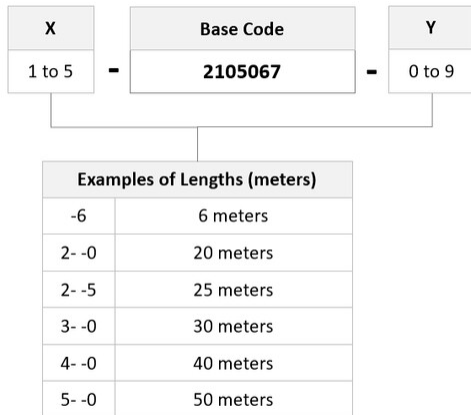

General Specifications

Connector A, quantity	2
Color, boot A	Beige
Color, connector A	Beige
Connector B, quantity	2
Color, boot B	Beige
Color, connector B	Beige
Interface, Connector A	LC/UPC
Interface, Connector B	LC/UPC
Jacket Color	Aqua
Total Fibers, quantity	2

Dimensions

Cord Length	25 m 82.021 ft
Diameter Over Jacket	1.8 mm 0.071 in

Ordering Tree

2-2105067-5

Optical Specifications

Fiber Mode	Multimode
Fiber Type	OM4, LazrSPEED®

Environmental Specifications

Environmental Space	Dual Rated LSZH/Riser
----------------------------	-----------------------