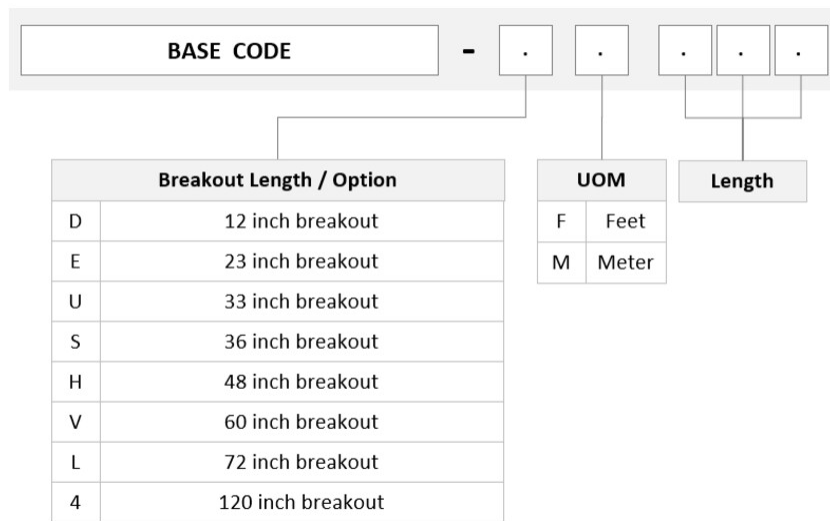

PPLURXDLCMXD

Dimensions

Height	11 mm | 0.433 in
Width	65 mm | 2.559 in
Depth	170 mm | 6.693 in
Breakout Length, end B	12 in | 120 in | 33 in | 36 in | 48 in | 60 in | 72 in
Cable Assembly Length Range (m)	1 – 400
Cable Assembly Length Range (ft)	2 – 999

Ordering Tree

Optical Specifications

Fiber Mode	Multimode
Fiber Type	OM4
Insertion Loss, maximum	0.35 dB

Environmental Specifications

Qualification Standards	IEC 61753-1 | TIA-568.3-D
Safety Standard	c-UL-us

Packaging and Weights

Packaging quantity	1