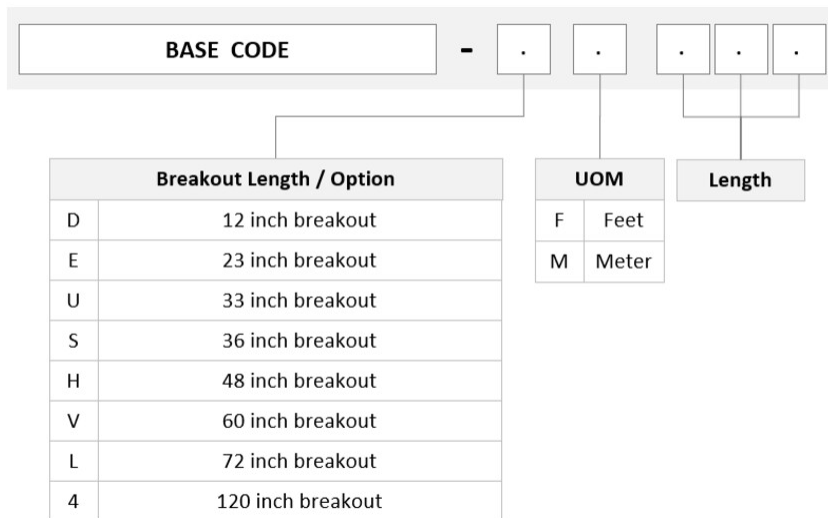

PPLUJGRLCRPU

Total Ports, quantity, front 32

Dimensions

Height 11 mm | 0.433 in
Width 131 mm | 5.157 in
Depth 170 mm | 6.693 in
Breakout Length, end B 12 in | 120 in | 33 in | 36 in | 48 in | 60 in | 72 in
Cable Assembly Length Range (m) 1 – 400
Cable Assembly Length Range (ft) 2 – 999

Ordering Tree

Optical Specifications

Fiber Mode Singlemode
Fiber Type OS2
Insertion Loss, maximum 0.6 dB

Environmental Specifications

Qualification Standards IEC 61753-1 | TIA-568.3-D
Safety Standard c-UL-us

Packaging and Weights