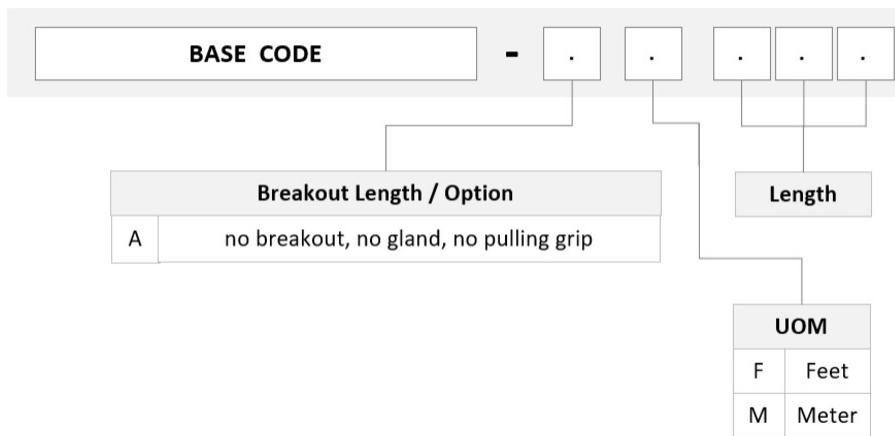

PPLUGXDLUCUP

Dimensions

Height	11 mm | 0.433 in
Width	196 mm | 7.717 in
Depth	170 mm | 6.693 in
Breakout Length, end B	0 in
Cable Assembly Length Range (m)	1 – 400
Cable Assembly Length Range (ft)	2 – 999

Ordering Tree

Optical Specifications

Fiber Mode	Multimode
Fiber Type	OM4
Insertion Loss, maximum	0.35 dB

Environmental Specifications

Qualification Standards	IEC 61753-1 | TIA-568.3-D
Safety Standard	c-UL-us

Packaging and Weights

Packaging quantity	1

Regulatory Compliance/Certifications