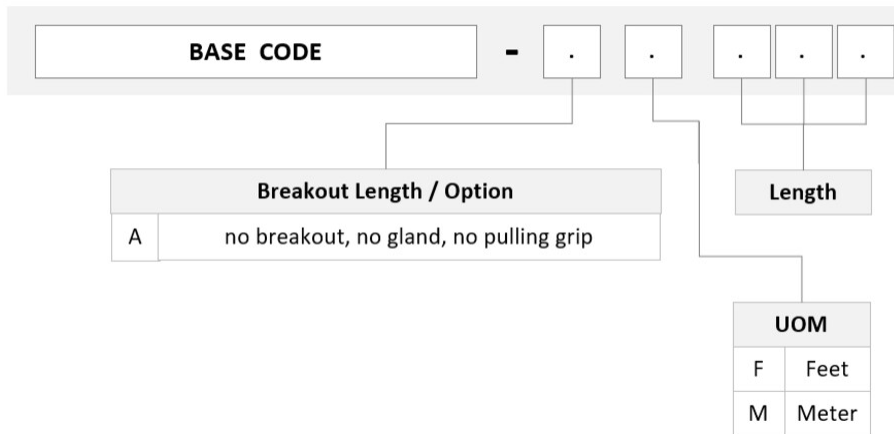

PPLUGGFSNUCL

Height	11 mm | 0.433 in
Width	131 mm | 5.157 in
Depth	170 mm | 6.693 in
Breakout Length, end B	0 in
Cable Assembly Length Range (m)	1 – 400
Cable Assembly Length Range (ft)	2 – 999

Ordering Tree

Optical Specifications

Fiber Mode	Singlemode
Fiber Type	OS2
Insertion Loss, maximum	0.6 dB

Environmental Specifications

Qualification Standards	IEC 61753-1 | TIA-568.3-D
Safety Standard	c-UL-us

Packaging and Weights

Packaging quantity	1

Regulatory Compliance/Certifications

Agency	Classification