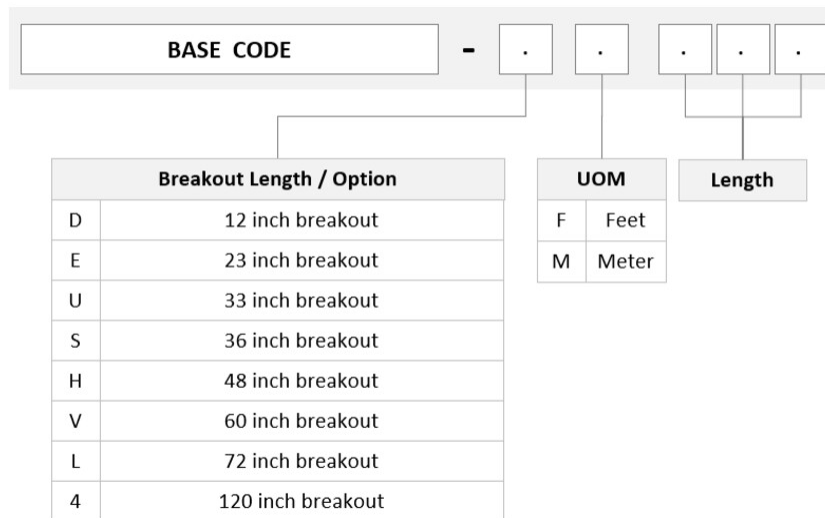

PPLAGGDLCMXN

Total Ports, quantity, front 96

Dimensions

Height 11 mm | 0.433 in

Width 196 mm | 7.717 in

Depth 170 mm | 6.693 in

Breakout Length, end B 12 in | 120 in | 33 in | 36 in | 48 in | 60 in | 72 in

Cable Assembly Length Range (m) 1 – 400

Cable Assembly Length Range (ft) 2 – 999

Ordering Tree

Optical Specifications

Fiber Mode Singlemode

Fiber Type OS2

Insertion Loss, maximum 0.6 dB

Environmental Specifications

Qualification Standards IEC 61753-1 | TIA-568.3-D

Safety Standard c-UL-us

Packaging and Weights