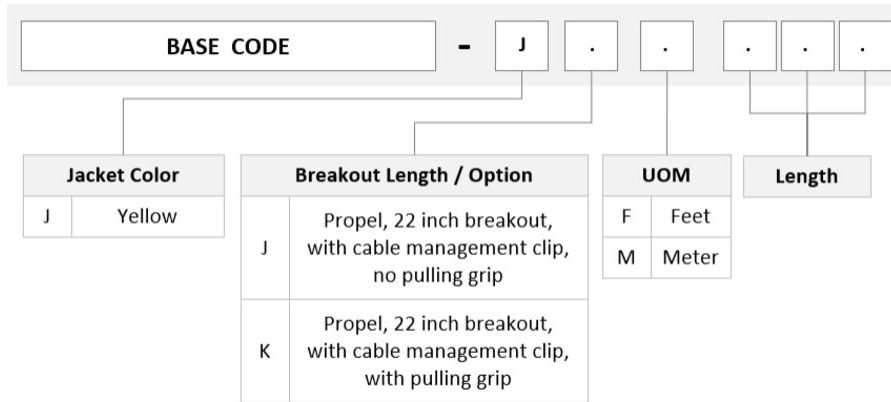

UKGRZUC8H

Cable Assembly Length Range (ft)

10 – 999

Ordering Tree

Mechanical Specifications

Cable Retention Strength, maximum

11.24 lb @ 0° | 4.40 lb @ 90°

Optical Specifications

Fiber Mode

Singlemode

Fiber Type

G.657.A2, TeraSPEED®

Environmental Specifications

Operating Temperature

-10 °C to +60 °C (+14 °F to +140 °F)

EN50575 CPR Cable EuroClass Fire Performance

Dca

Environmental Space

Dual Rated LSZH/Riser | Indoor

Regulatory Compliance/Certifications

Agency

Classification

CHINA-ROHS

Above maximum concentration value

ISO 9001:2015

Designed, manufactured and/or distributed under this quality management system

REACH-SVHC

Compliant as per SVHC revision on www.commscope.com/ProductCompliance

ROHS

Compliant/Exempted

UK-ROHS

Compliant/Exempted