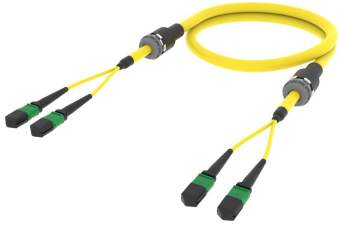

## Base Product

Singlemode MPO16 APC (pinned) to MPO16 APC (pinned), Fiber Trunk Cable Assembly, 32-Fiber, Armored Indoor Dual Rated (OFNR/LSZH)

## Product Classification

|                              |  |
|------------------------------|--|
| <b>Regional Availability</b> | Asia   Australia/New Zealand   China   Europe   India   Latin America   Middle East/Africa   North America   |
| <b>Portfolio</b>             | CommScope®   |
| <b>Product Type</b>          | Fiber trunk cable assembly   |
| <b>Product Brand</b>         | Propel   SYSTIMAX ULL  |
| <b>Ordering Note</b>         | For additional jacket colors, please contact a CommScope Sales Representative   For lengths greater than 999 ft (304 m), orders must be in meters   Minimum length may vary based on cable configuration |

## General Specifications

|                                     |                         |
|-------------------------------------|-------------------------|
| <b>Connector A, quantity</b>        | 2                       |
| <b>Color, boot A</b>                | Black                   |
| <b>Color, connector A</b>           | Green                   |
| <b>Connector B, quantity</b>        | 2                       |
| <b>Color, boot B</b>                | Black                   |
| <b>Color, connector B</b>           | Green                   |
| <b>Construction Type</b>            | Armored   Stranded      |
| <b>Furcation Color</b>              | Yellow                  |
| <b>Interface, Connector A</b>       | MPO-16/APC Male         |
| <b>Interface, Connector B</b>       | MPO-16/APC Male         |
| <b>Jacket Color</b>                 | Yellow                  |
| <b>Polarity</b>                     | Method B Enhanced (ULL) |
| <b>Fibers per Subunit, quantity</b> | 16                      |
| <b>Total Fibers, quantity</b>       | 32                      |