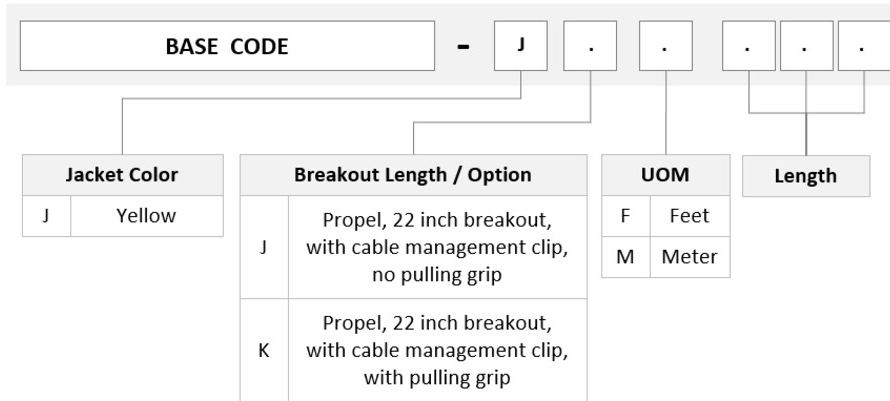

General Specifications

Connector A, quantity	4
Color, boot A	Gray
Color, connector A	Green
Connector B, quantity	0
Construction Type	Armored Stranded
Furcation Color	Yellow
Interface, Connector A	MPO-08/APC Male
Interface, Connector B	Unterminated
Jacket Color	Yellow
Polarity	Method B Enhanced (ULL)
Fibers per Subunit, quantity	8
Total Fibers, quantity	32

Dimensions

Breakout Length	22 in
Cable Assembly Length Range (m)	3 – 305
Cable Assembly Length Range (ft)	10 – 999

UKGQXUCTS

Ordering Tree

Mechanical Specifications

Cable Retention Strength, maximum 11.24 lb @ 0° | 4.40 lb @ 90°