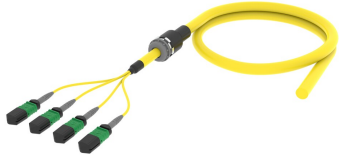

UKGQXUCTS

Base Product

Singlemode MPO8 APC (pinned) to Unconnectorized Fiber Trunk Cable Assembly, 32-Fiber, Armored Indoor Dual Rated (OFNR/LSZH)

Product Classification

Regional Availability	Asia Australia/New Zealand China Europe India Latin America Middle East/Africa North America
Portfolio	CommScope®
Product Type	Fiber trunk cable assembly
Product Brand	Propel SYSTIMAX ULL
Ordering Note	For additional jacket colors, please contact a CommScope Sales Representative For lengths greater than 999 ft (304 m), orders must be in meters Minimum length may vary based on cable configuration

General Specifications

Connector A, quantity	4
Color, boot A	Gray
Color, connector A	Green
Connector B, quantity	0
Construction Type	Armored Stranded
Furcation Color	Yellow
Interface, Connector A	MPO-08/APC Male
Interface, Connector B	Unterminated
Jacket Color	Yellow
Polarity	Method B Enhanced (ULL)
Fibers per Subunit, quantity	8
Total Fibers, quantity	32

Dimensions

Breakout Length	22 in
Cable Assembly Length Range (m)	3 – 305
Cable Assembly Length Range (ft)	10 – 999

UKGQXUCTS

Ordering Tree

Mechanical Specifications

Cable Retention Strength, maximum 11.24 lb @ 0° | 4.40 lb @ 90°

Optical Specifications

Fiber Mode Singlemode

Fiber Type G.657.A2, TeraSPEED®

Environmental Specifications

Operating Temperature -10 °C to +60 °C (+14 °F to +140 °F)

EN50575 CPR Cable EuroClass Fire Performance Dca