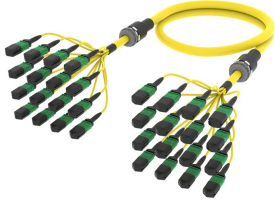

UKGMXMXCN

Base Product

Singlemode MPO12 APC (pinned) to MPO12 APC (pinned) Fiber Trunk Cable Assembly, 192-Fiber, Armored Indoor Dual Rated (OFNR/LSZH)

Product Classification

Regional Availability	Asia Australia/New Zealand China Europe India Latin America Middle East/Africa North America
Portfolio	CommScope®
Product Type	Fiber trunk cable assembly
Product Brand	Propel SYSTIMAX ULL
Ordering Note	For additional jacket colors, please contact a CommScope Sales Representative For lengths greater than 999 ft (304 m), orders must be in meters Minimum length may vary based on cable configuration

General Specifications

Connector A, quantity	16
Color, boot A	Black
Color, connector A	Green
Connector B, quantity	16
Color, boot B	Black
Color, connector B	Green
Construction Type	Armored Stranded
Furcation Color	Yellow
Interface, Connector A	MPO-12/APC Male
Interface, Connector B	MPO-12/APC Male
Jacket Color	Yellow
Polarity	Method B Enhanced (ULL)
Fibers per Subunit, quantity	12
Total Fibers, quantity	192

Dimensions

Breakout Length	22 in
------------------------	-------

UKGMXMXCN

Cable Assembly Length Range (m)	3 – 305
Cable Assembly Length Range (ft)	10 – 999

Ordering Tree

Mechanical Specifications

Cable Retention Strength, maximum	11.24 lb @ 0° 4.40 lb @ 90°
--	-------------------------------

Optical Specifications

Fiber Mode	Singlemode
Fiber Type	G.657.A2, TeraSPEED®

Environmental Specifications

Operating Temperature	-10 °C to +60 °C (+14 °F to +140 °F)
EN50575 CPR Cable EuroClass Fire Performance	Dca
Environmental Space	Dual Rated LSZH/Riser Indoor