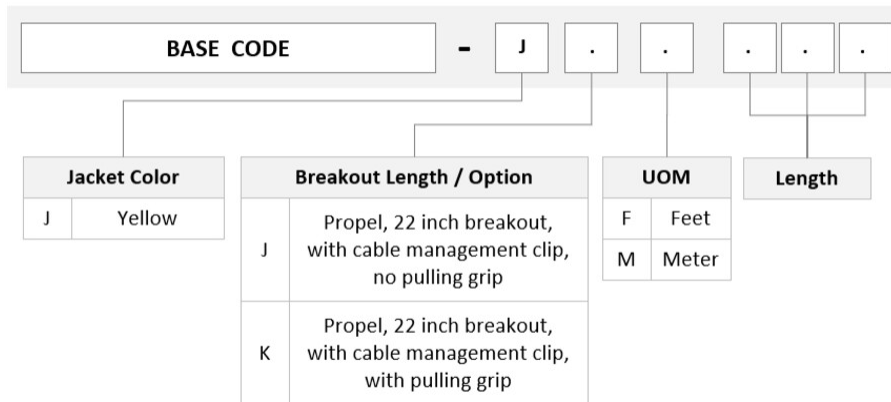

General Specifications

Connector A, quantity	2
Color, boot A	Black
Color, connector A	Green
Connector B, quantity	2
Color, boot B	Black
Color, connector B	Green
Construction Type	Armored Stranded
Furcation Color	Yellow
Interface, Connector A	MPO-12/APC Male
Interface, Connector B	MPO-12/APC Male
Jacket Color	Yellow
Polarity	Method B Enhanced (ULL)
Fibers per Subunit, quantity	12
Total Fibers, quantity	24

Dimensions

Breakout Length	22 in
------------------------	-------

UHGMMXMXCF

Cable Assembly Length Range (m) 3 – 305

Cable Assembly Length Range (ft) 10 – 999

Ordering Tree

Mechanical Specifications

Cable Retention Strength, maximum 11.24 lb @ 0 ° | 4.40 lb @ 90 °