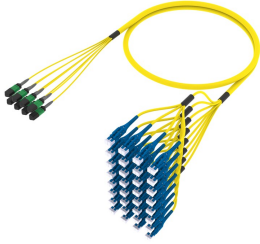

ULGQPLUTU

Base Product

Singlemode MPO8 APC non-pinned to LC/UPC Uniboot Ruggedized fanout Cable, 64-Fiber, Plenum, 8 fiber PmP 2.0 mm

Product Classification

Regional Availability	Asia Australia/New Zealand China Europe India Latin America Middle East/Africa North America
Portfolio	CommScope®
Product Type	Ruggedized fanout
Product Brand	Propel SYSTIMAX ULL
Ordering Note	For additional jacket colors, please contact a CommScope Sales Representative For lengths greater than 999 ft (304 m), orders must be in meters Minimum length may vary based on cable configuration

General Specifications

Connector A, quantity	8
Color, boot A	Gray
Color, connector A	Green
Connector B, quantity	64
Color, boot B	Blue
Color, connector B	Blue
Construction Type	Stranded
Furcation Color	Yellow
Interface, Connector A	MPO-08/APC Female
Interface, Connector B	LC/UPC
Interface Feature, connector B	Uniboot
Jacket Color	Yellow
Polarity	Method B Enhanced (ULL)
Fibers per Subunit, quantity	8
Total Fibers, quantity	64

ULGQPLUTU

Dimensions

Breakout Length	22 in
Cable Assembly Length Range (m)	3 – 305
Cable Assembly Length Range (ft)	10 – 999

Ordering Tree

Mechanical Specifications

Cable Retention Strength, maximum	11.24 lb @ 0 ° 4.40 lb @ 90 °
--	---------------------------------

ULGQPLUTU

ROHS Compliant/Exempted

UK-ROHS Compliant/Exempted

Included Products

- 760248108 P-064-MP-8G1-F08YL/20T – Fiber indoor cable, Plenum MPO Trunk, 64 fiber multi-unit with 8 fiber subunits, Singlemode G.657.A2/B2, Feet jacket marking, Yellow jacket color
- 860658160 – LC/UPC Uniboot Connector, Singlemode, Blue
- 860659028 – MPO-08, ULTRA LOW LOSS, FEMALE, Singlemode, GREEN, 2mm