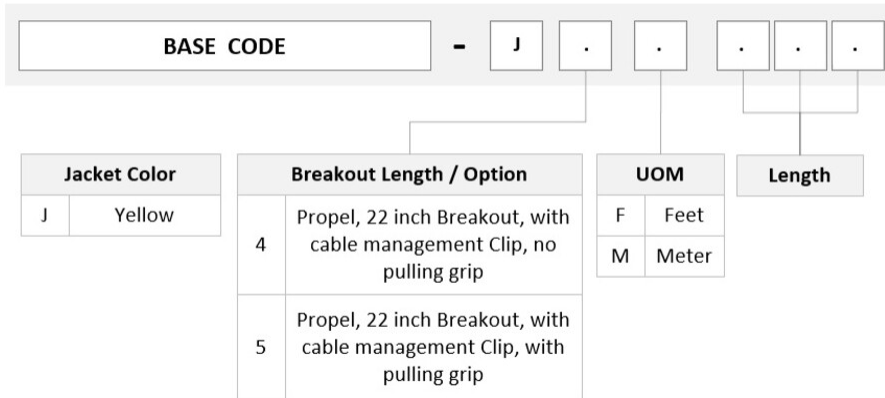

General Specifications

Connector A, quantity	8
Color, boot A	Gray
Color, connector A	Green
Connector B, quantity	64
Color, boot B	Blue
Color, connector B	Blue
Construction Type	Stranded
Furcation Color	Yellow
Interface, Connector A	MPO-08/APC Female
Interface, Connector B	LC/UPC
Interface Feature, connector B	Uniboot
Jacket Color	Yellow
Polarity	Method B Enhanced (ULL)
Fibers per Subunit, quantity	8
Total Fibers, quantity	64

ULGQPLUTU

Dimensions

Breakout Length	22 in
Cable Assembly Length Range (m)	3 – 305
Cable Assembly Length Range (ft)	10 – 999

Ordering Tree

Mechanical Specifications

Cable Retention Strength, maximum	11.24 lb @ 0 ° 4.40 lb @ 90 °
--	---------------------------------