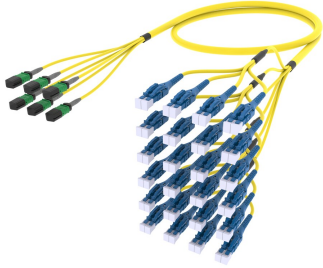

ULGQPLUTH

Base Product

Singlemode MPO8 APC non-pinned to LC/UPC Uniboot Ruggedized fanout Cable, 48-Fiber, Plenum, 8 fiber PmP 2.0 mm

Product Classification

Regional Availability	Asia Australia/New Zealand China Europe India Latin America Middle East/Africa North America
Portfolio	CommScope®
Product Type	Ruggedized fanout
Product Brand	Propel SYSTIMAX ULL
Ordering Note	For additional jacket colors, please contact a CommScope Sales Representative For lengths greater than 999 ft (304 m), orders must be in meters Minimum length may vary based on cable configuration

General Specifications

Connector A, quantity	6
Color, boot A	Gray
Color, connector A	Green
Connector B, quantity	48
Color, boot B	Blue
Color, connector B	Blue
Construction Type	Stranded
Furcation Color	Yellow
Interface, Connector A	MPO-08/APC Female
Interface, Connector B	LC/UPC
Interface Feature, connector B	Uniboot
Jacket Color	Yellow
Polarity	Method B Enhanced (ULL)
Fibers per Subunit, quantity	8
Total Fibers, quantity	48

ULGQPLUTH

Dimensions

Breakout Length	22 in
Cable Assembly Length Range (m)	3 – 305
Cable Assembly Length Range (ft)	10 – 999

Ordering Tree

Mechanical Specifications

Cable Retention Strength, maximum	11.24 lb @ 0 ° 4.40 lb @ 90 °
--	---------------------------------

ULGQPLUTH

ROHS Compliant/Exempted

UK-ROHS Compliant/Exempted

Included Products

- 760245566 P-048-MP-8G1-F08YL/20T – Fiber indoor cable, Plenum MPO Trunk, 48 fiber multi-unit with 8 fiber subunits, Singlemode G. 657.A2/B2, Feet jacket marking, Yellow jacket color
- 860658160 – LC/UPC Uniboot Connector, Singlemode, Blue
- 860659028 – MPO-08, ULTRA LOW LOSS, FEMALE, Singlemode, GREEN, 2mm