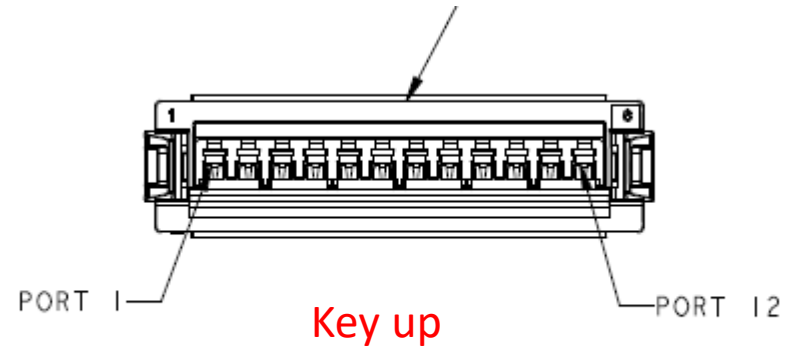

G2 Splice Cassette 12F

Port 1	Port 2	Port 3	Port 4	Port 5	Port 6	Port 7	Port 8	Port 9	Port 10	Port 11	Port 12
Aqua	Blue	Rose	Orange	Violet	Green	Yellow	Brown	Black	Slate	Red	White

G2 Splice Cassette 24F

Port 13	Port 14	Port 15	Port 16	Port 17	Port 18	Port 19	Port 20	Port 21	Port 22	Port 23	Port 24
Aqua	Blue	Rose	Orange	Violet	Green	Yellow	Brown	Black	Slate	Red	White

Port 1	Port 2	Port 3	Port 4	Port 5	Port 6	Port 7	Port 8	Port 9	Port 10	Port 11	Port 12
Blue	Aqua	Orange	Rose	Green	Violet	Brown	Yellow	Slate	Black	White	Red