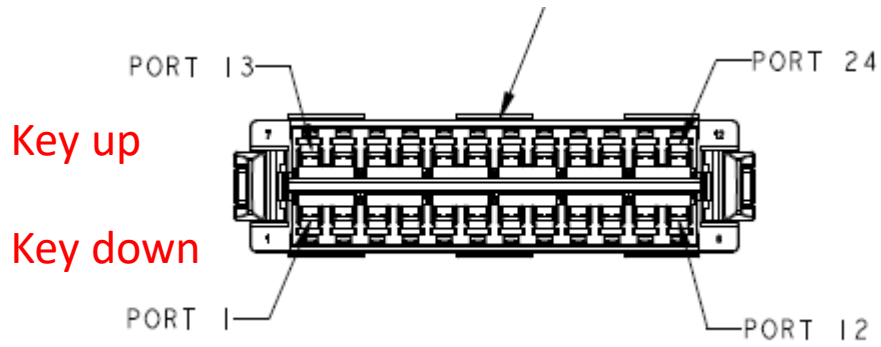

G2 Splice Cassette 12F

Port 1	Port 2	Port 3	Port 4	Port 5	Port 6	Port 7	Port 8	Port 9	Port 10	Port 11	Port 12
Aqua	Blue	Rose	Orange	Violet	Green	Yellow	Brown	Black	Slate	Red	White

G2 Splice Cassette 24F

Port 13	Port 14	Port 15	Port 16	Port 17	Port 18	Port 19	Port 20	Port 21	Port 22	Port 23	Port 24
Aqua	Blue	Rose	Orange	Violet	Green	Yellow	Brown	Black	Slate	Red	White

Port 1	Port 2	Port 3	Port 4	Port 5	Port 6	Port 7	Port 8	Port 9	Port 10	Port 11	Port 12
Blue	Aqua	Orange	Rose	Green	Violet	Brown	Yellow	Slate	Black	White	Red