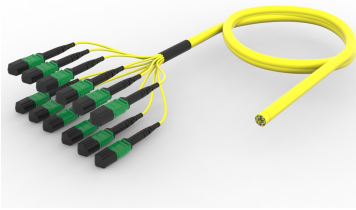

FJWMPUCAM

Singlemode MPO (Unpinned) to Unconnectorized, InstaPATCH® 360 Pre-terminated Trunk Cable, 144-Fiber, Low Smoke Zero Halogen

Product Classification

Regional Availability

Asia | Australia/New Zealand | China | Europe | India | Latin America | Middle East/Africa | North America

Portfolio

CommScope®

Product Type

Fiber trunk cable assembly

Product Brand

SYSTIMAX InstaPATCH® 360

Ordering Note

For lengths greater than 999 ft (304 m), orders must be in meters | Minimum length may vary based on cable configuration | Not available in the United States or Canada

General Specifications

Color, boot A

Black

Color, connector A

Green

Construction Type

Stranded

Fibers per Subunit, quantity

12

Furcation Color

Yellow

Interface, Connector A

MPO-12/APC Female

Interface, Connector B

Unterminated

Jacket Color