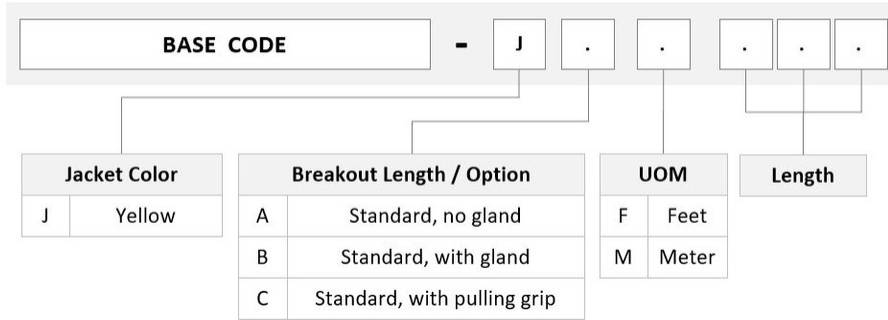

Yellow

Polarity

Method B (LL)

Total Fibers, quantity

144

Dimensions

Breakout Length

33 in

Cable Assembly Length Range (m)

3 – 999

Cable Assembly Length Range (ft)

10 – 999

Ordering Tree

FJWMPUCAM

Mechanical Specifications

Cable Retention Strength, maximum 11.24 lb @ 0° | 4.40 lb @ 90°