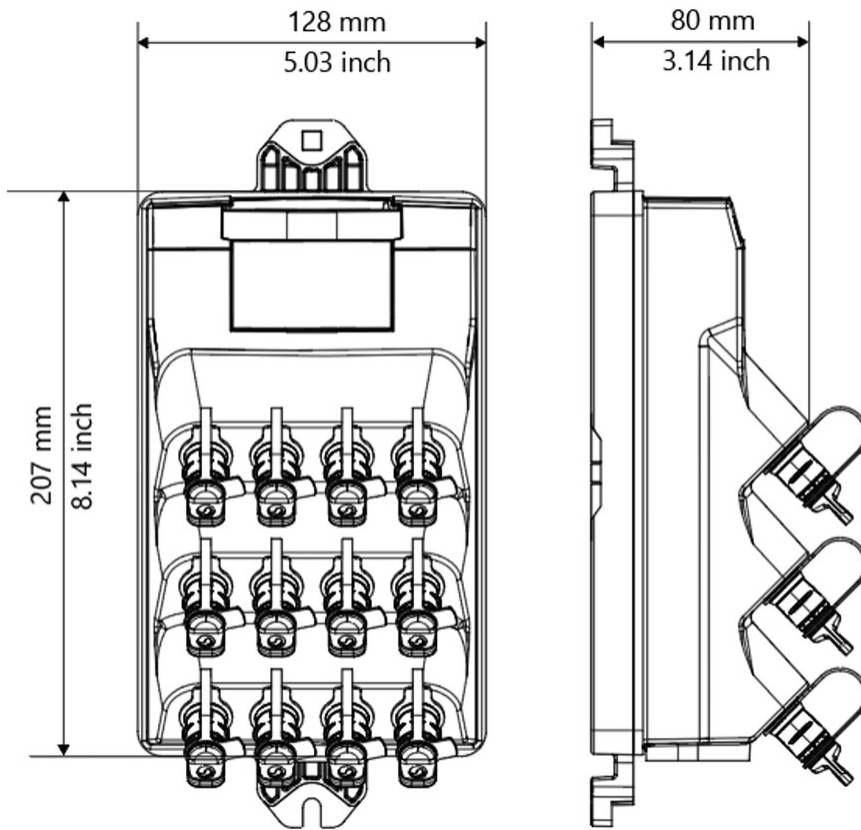

## Dimensions

### Width

128 mm | 5.039 in

### Length

207 mm | 8.15 in

## Dimension Drawing