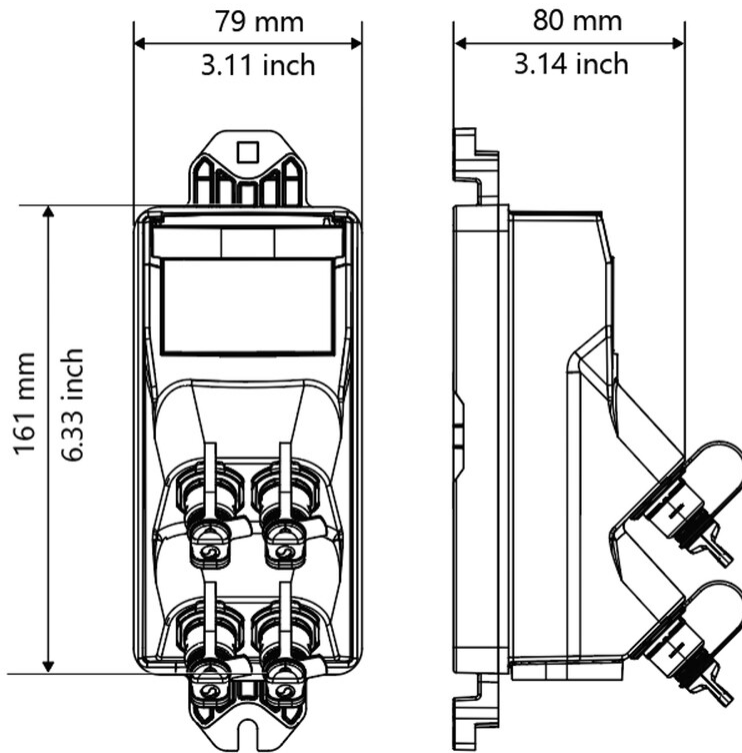

## General Specifications

<b>Cable Type</b>	Toneable - Flat - Loose Tube
<b>Cable, quantity</b>	1
<b>Distribution Type</b>	2 ports, 4 fibers per port
<b>Drop Port Type</b>	Hardened multi-fiber (HMFOC) jack, male/pinned
<b>Enclosure Color</b>	Black (RAL 9005)
<b>Multi-fiber Port Type</b>	Hardened multi-fiber (HMFOC) jack, male/pinned
<b>Multi-fiber Port, quantity</b>	2
<b>Mounting</b>	Handhole   Pedestal   Pole   Strand
<b>Port Type</b>	Hardened multi-fiber (HMFOC) jack, male/pinned
<b>Port, quantity</b>	2

## Stub Type

Stub tail

## Dimensions

<b>Height</b>	80 mm   3.15 in
<b>Width</b>	79 mm   3.11 in
<b>Length</b>	161 mm   6.339 in
<b>Cable Length, stub</b>	1250 ft (381 m)

## Dimension Drawing