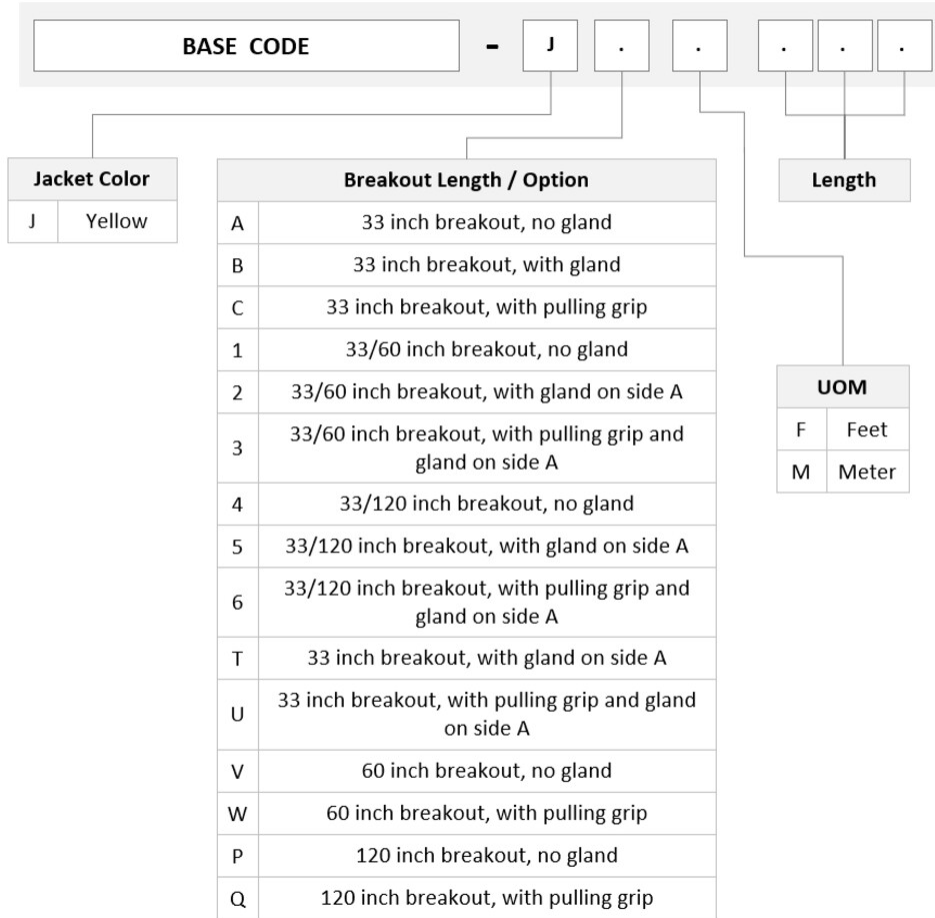

General Specifications

Color, boot A	Black
Color, connector A	Green
Construction Type	Stranded
Furcation Color	Yellow
Interface, Connector A	MPO-12/APC Male
Interface, Connector B	Unterminated
Jacket Color	Yellow
Polarity	Method B (LL)
Fibers per Subunit, quantity	12
Total Fibers, quantity	96

Dimensions

Breakout Length	33 in
Cable Assembly Length Range (m)	3 – 999

FGGMXUCAL

Cable Assembly Length Range (ft)

10 – 999

Ordering Tree

Mechanical Specifications

Cable Retention Strength, maximum 11.24 lb @ 0° | 4.40 lb @ 90°