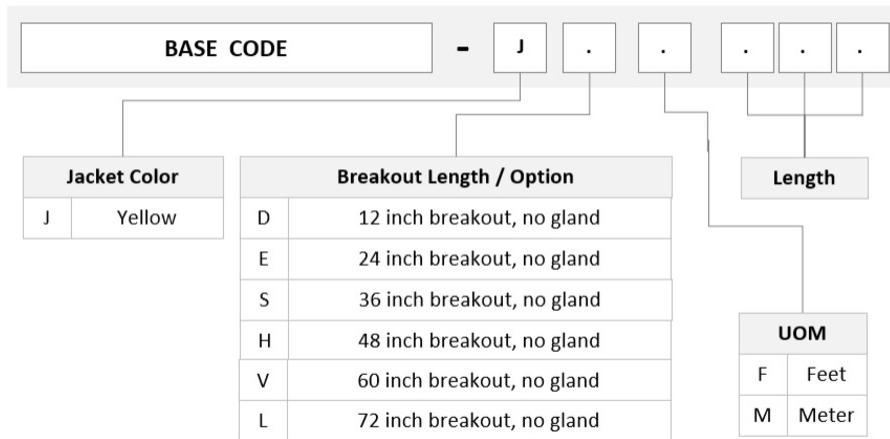

General Specifications

Connector A, quantity	2
Color, boot A	Red
Color, connector A	Green
Connector B, quantity	3
Color, boot B	Red
Color, connector B	Green
Construction Type	Stranded
Furcation Color	Yellow
Interface, Connector A	MPO-24/APC Female
Interface, Connector B	MPO-24/APC Female
Jacket Color	Yellow
Polarity	Method B Enhanced (ULL)
Fibers per Subunit, quantity	24
Total Fibers, quantity	48

Dimensions

Breakout Length	12 in 24 in 36 in 48 in 60 in 72 in
------------------------	---

URG2P2DBH

Cable Assembly Length Range (m) 3 – 305

Cable Assembly Length Range (ft) 10 – 999

Ordering Tree

Mechanical Specifications

Cable Retention Strength, maximum 11.24 lb @ 0° | 4.40 lb @ 90°

Optical Specifications

Fiber Mode Singlemode

Fiber Type G.657.A2, TeraSPEED®

Environmental Specifications

Operating Temperature -10 °C to +60 °C (+14 °F to +140 °F)