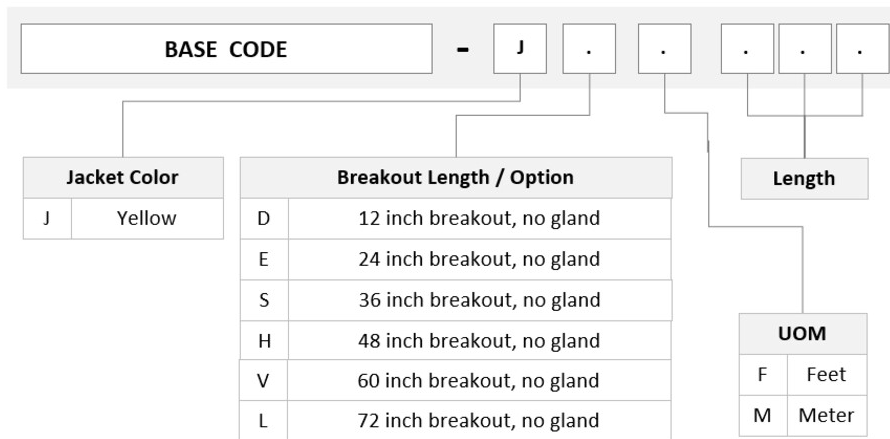

URG2DQP7R

Base Product

Ultra Low Loss (ULL) Singlemode G.657.A2, 1X2, MPO24 (Non-Pinned - QSFP-DD) to MPO08 (Non-Pinned), 16-Fiber, Conversion Array, LSZH

Product Classification

Regional Availability	Asia Australia/New Zealand China Europe India Latin America Middle East/Africa North America
Portfolio	CommScope®
Product Type	Fiber conversion array cable assembly
Product Brand	Propel SYSTIMAX ULL
Ordering Note	For additional jacket colors, please contact a CommScope Sales Representative For lengths greater than 999 ft (304 m), orders must be in meters Minimum length may vary based on cable configuration

General Specifications

Connector A, quantity	1
Color, boot A	Red
Color, connector A	Green
Connector B, quantity	2
Color, boot B	Gray
Color, connector B	Green
Construction Type	Stranded
Furcation Color	Yellow
Interface, Connector A	MPO-24/APC Female
Interface, Connector B	MPO-08/APC Female
Jacket Color	Yellow
Polarity	Method B Enhanced (ULL)
Fibers per Subunit, quantity	16
Total Fibers, quantity	16

Dimensions

URG2DQP7R

Breakout Length	12 in 24 in 36 in 48 in 60 in 72 in
Cable Assembly Length Range (m)	3 – 305
Cable Assembly Length Range (ft)	10 – 999

Ordering Tree

Mechanical Specifications

Cable Retention Strength, maximum	11.24 lb @ 0° 4.40 lb @ 90°
--	-------------------------------