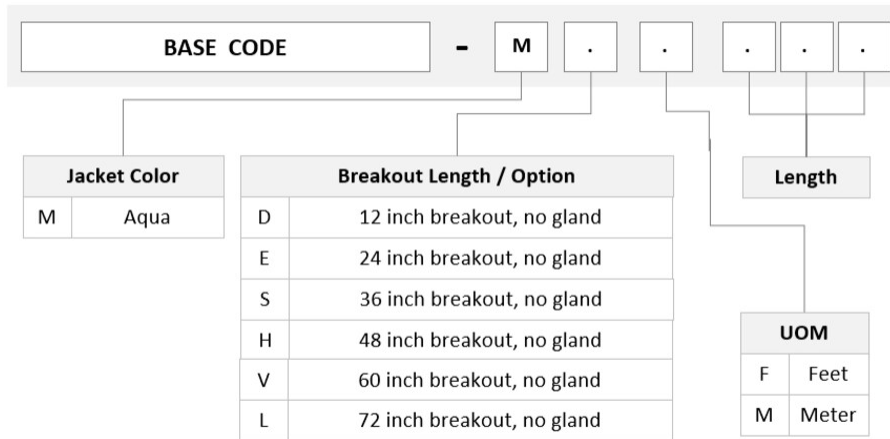

UQX2X2DBH

Base Product

Ultra Low Loss (ULL) OM4, 2X3, MPO24 (Pinned) to MPO24 (Non-Pinned-QSFP-DD), 48-Fiber, Conversion Array, Plenum

Product Classification

Regional Availability	Asia Australia/New Zealand China Europe India Latin America Middle East/Africa North America
Portfolio	CommScope®
Product Type	Fiber conversion array cable assembly
Product Brand	Propel SYSTIMAX ULL
Ordering Note	For additional jacket colors, please contact a CommScope Sales Representative For lengths greater than 999 ft (304 m), orders must be in meters Minimum length may vary based on cable configuration

General Specifications

Connector A, quantity	2
Color, boot A	Red
Color, connector A	Aqua
Connector B, quantity	3
Color, boot B	Red
Color, connector B	Aqua
Construction Type	Stranded
Furcation Color	Aqua
Interface, Connector A	MPO-24/UPC Male
Interface, Connector B	MPO-24/UPC Female
Jacket Color	Aqua
Polarity	Method B Enhanced (ULL)
Fibers per Subunit, quantity	24
Total Fibers, quantity	48

Dimensions

Breakout Length	12 in 24 in 36 in 48 in 60 in 72 in
------------------------	---

UQX2X2DBH

Cable Assembly Length Range (m) 3 – 305
Cable Assembly Length Range (ft) 10 – 999

Ordering Tree

Mechanical Specifications