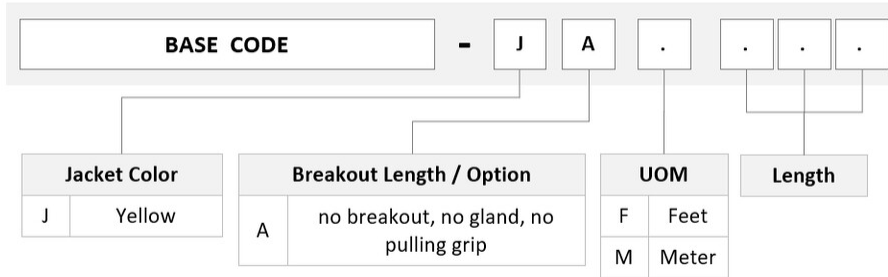

UQGRXUC7R

Ordering Tree

Mechanical Specifications

Cable Retention Strength, maximum 11.24 lb @ 0° | 4.40 lb @ 90°

Optical Specifications

Fiber Mode Singlemode

Fiber Type G.657.A2, TeraSPEED®

Environmental Specifications

Operating Temperature -10 °C to +60 °C (+14 °F to +140 °F)

Environmental Space Indoor | Plenum

Regulatory Compliance/Certifications

Agency	Classification
CHINA-ROHS	Below maximum concentration value
ISO 9001:2015	Designed, manufactured and/or distributed under this quality management system
REACH-SVHC	Compliant as per SVHC revision on www.commscope.com/ProductCompliance
ROHS	Compliant
UK-ROHS	Compliant

Included Products

760249691 P-016-MP-8G1-F30YL – Fiber indoor cable, Plenum MPO Light Duty for Patchcords, 16 fiber, Singlemode G.657.A2/B2, Feet jacket marking, Yellow jacket color