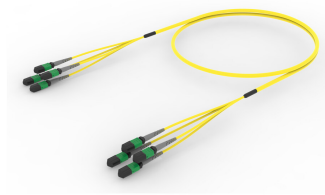

## Base Product

Ultra Low Loss (ULL) Singlemode MPO8 (Pinned) to MPO8 (Pinned), Fiber Trunk Cable Assembly, 32-Fiber, Plenum

## Product Classification

<b>Regional Availability</b>	Asia   Australia/New Zealand   China   Europe   India   Latin America   Middle East/Africa   North America
<b>Portfolio</b>	CommScope®
<b>Product Type</b>	Fiber trunk cable assembly
<b>Product Brand</b>	Propel   SYSTIMAX ULL
<b>Ordering Note</b>	For additional jacket colors, please contact a CommScope Sales Representative   For lengths greater than 999 ft (304 m), orders must be in meters   Minimum length may vary based on cable configuration

## General Specifications

<b>Connector A, quantity</b>	4
<b>Color, boot A</b>	Gray
<b>Color, connector A</b>	Green
<b>Connector B, quantity</b>	4
<b>Color, boot B</b>	Gray
<b>Color, connector B</b>	Green
<b>Construction Type</b>	Stranded
<b>Furcation Color</b>	Yellow
<b>Interface, Connector A</b>	MPO-08/APC Male
<b>Interface, Connector B</b>	MPO-08/APC Male
<b>Jacket Color</b>	Yellow
<b>Polarity</b>	Method B Enhanced (ULL)
<b>Fibers per Subunit, quantity</b>	8
<b>Total Fibers, quantity</b>	32