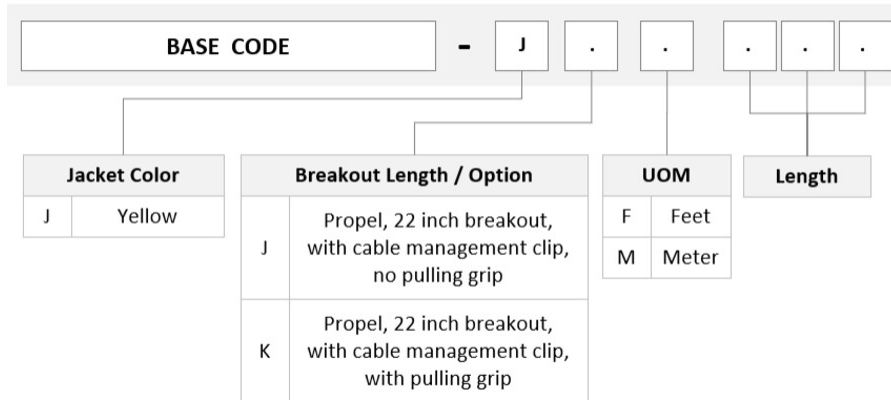

General Specifications

Connector A, quantity	6
Color, boot A	Gray
Color, connector A	Green
Connector B, quantity	6
Color, boot B	Gray
Color, connector B	Green
Construction Type	Stranded
Furcation Color	Yellow
Interface, Connector A	MPO-08/APC Male
Interface, Connector B	MPO-08/APC Male
Jacket Color	Yellow
Polarity	Method B Enhanced (ULL)
Fibers per Subunit, quantity	8
Total Fibers, quantity	48

Dimensions

Breakout Length	22 in
------------------------	-------

UGGQXQXTH

Cable Assembly Length Range (m) 3 – 305
Cable Assembly Length Range (ft) 10 – 999

Ordering Tree

Mechanical Specifications

Cable Retention Strength, maximum 11.24 lb @ 0 ° | 4.40 lb @ 90 °