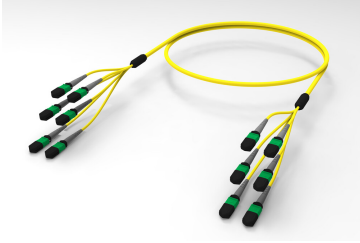

Base Product

Ultra Low Loss (ULL) Singlemode MPO8 (Pinned) to MPO8 (Pinned), Fiber Trunk Cable Assembly, 48-Fiber, Plenum

Product Classification

Regional Availability	Asia Australia/New Zealand China Europe India Latin America Middle East/Africa North America
Portfolio	CommScope®
Product Type	Fiber trunk cable assembly
Product Brand	Propel SYSTIMAX ULL
Ordering Note	For additional jacket colors, please contact a CommScope Sales Representative For lengths greater than 999 ft (304 m), orders must be in meters Minimum length may vary based on cable configuration

General Specifications

Connector A, quantity	6
Color, boot A	Gray
Color, connector A	Green
Connector B, quantity	6
Color, boot B	Gray
Color, connector B	Green
Construction Type	Stranded
Furcation Color	Yellow
Interface, Connector A	MPO-08/APC Male
Interface, Connector B	MPO-08/APC Male
Jacket Color	Yellow
Polarity	Method B Enhanced (ULL)
Fibers per Subunit, quantity	8
Total Fibers, quantity	48

Dimensions

Breakout Length	22 in
------------------------	-------

UGGQXQXTH

Cable Assembly Length Range (m) 3 – 305
Cable Assembly Length Range (ft) 10 – 999

Ordering Tree

Mechanical Specifications

Cable Retention Strength, maximum 11.24 lb @ 0 ° | 4.40 lb @ 90 °

Agency	Classification
ANATEL	Compliant
ISO 9001:2015	Designed, manufactured and/or distributed under this quality management system

UGGQXQXTH

Included Products

- 760245566
P-048-MP-8G1-F08YL/20T - Fiber indoor cable, Plenum MPO Trunk, 48 fiber multi-unit with 8 fiber subunits, Singlemode G.657.A2/B2, Feet jacket marking, Yellow jacket color
- 860659022 - MPO-08, ULTRA LOW LOSS, MALE, Singlemode, GREEN, 2mm