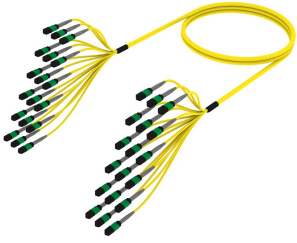

UGGQPQXTM

Base Product

Ultra Low Loss (ULL) Singlemode MPO8 (Non-Pinned) to MPO8 (Pinned), Fiber Trunk Cable Assembly, 144-Fiber, Plenum

Product Classification

Regional Availability	Asia Australia/New Zealand China Europe India Latin America Middle East/Africa North America
Portfolio	CommScope®
Product Type	Fiber trunk cable assembly
Product Brand	Propel SYSTIMAX ULL
Ordering Note	For additional jacket colors, please contact a CommScope Sales Representative For lengths greater than 999 ft (304 m), orders must be in meters Minimum length may vary based on cable configuration

General Specifications

Connector A, quantity	18
Color, boot A	Gray
Color, connector A	Green
Connector B, quantity	18
Color, boot B	Gray
Color, connector B	Aqua
Construction Type	Stranded
Furcation Color	Yellow
Interface, Connector A	MPO-08/APC Female
Interface, Connector B	MPO-08/APC Male
Jacket Color	Yellow
Polarity	Method B Enhanced (ULL)
Fibers per Subunit, quantity	8
Total Fibers, quantity	144

Dimensions

UGGQPQXTM

Breakout Length	22 in
Cable Assembly Length Range (m)	3 – 305
Cable Assembly Length Range (ft)	10 – 999

Ordering Tree

Mechanical Specifications

Cable Retention Strength, maximum	11.24 lb @ 0 ° 4.40 lb @ 90 °
--	---------------------------------