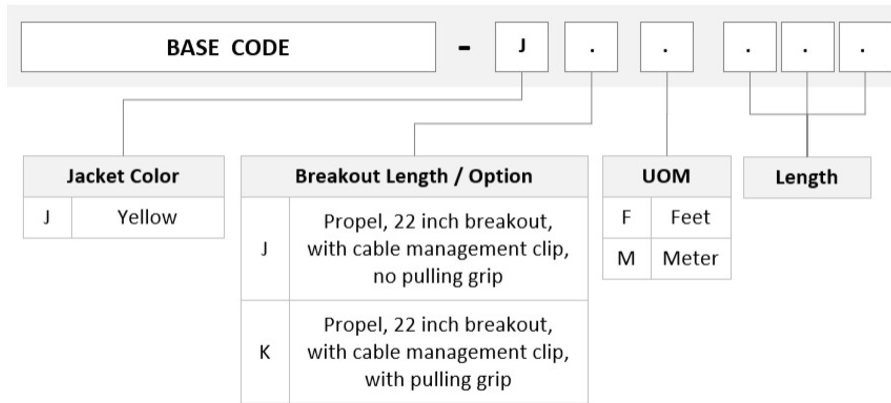

General Specifications

Connector A, quantity	1
Color, boot A	Gray
Color, connector A	Green
Connector B, quantity	1
Color, boot B	Gray
Color, connector B	Aqua
Construction Type	Stranded
Furcation Color	Yellow
Interface, Connector A	MPO-08/APC Female
Interface, Connector B	MPO-08/APC Male
Jacket Color	Yellow
Polarity	Method B Enhanced (ULL)
Fibers per Subunit, quantity	8
Total Fibers, quantity	8

Dimensions

UGGQPQXT8

Breakout Length	22 in
Cable Assembly Length Range (m)	3 – 305
Cable Assembly Length Range (ft)	10 – 999

Ordering Tree

Mechanical Specifications

Cable Retention Strength, maximum	11.24 lb @ 0° 4.40 lb @ 90°
--	-------------------------------