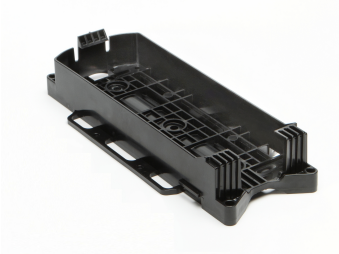

MST-UMB-MINI

DLX® Mini-MST, Fiber Optic Universal Mounting Bracket

Product Classification

Regional Availability	EMEA | Latin America | North America
Product Type	Mounting bracket
Product Brand	DLX®
Product Series	Mini-MST

General Specifications

Color	Black

Environmental Specifications

Environmental Space	Outdoor

Packaging and Weights

Packaging quantity	1
Packaging Type	Bag | Carton

Regulatory Compliance/Certifications

Agency	Classification
CHINA-ROHS	Below maximum concentration value
REACH-SVHC	Compliant as per SVHC revision on www.commscope.com/ProductCompliance
ROHS	Compliant
UK-ROHS	Compliant