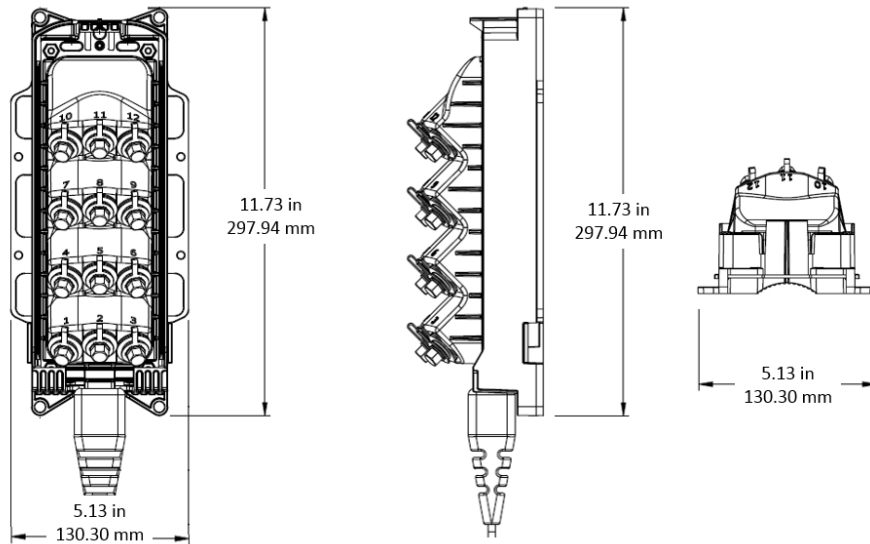

## General Specifications

<b>Cable Type</b>	Dielectric - Flat - Loose Tube
<b>Cable, quantity</b>	1
<b>Distribution Type</b>	1 x 4 splitter
<b>Enclosure Color</b>	Black
<b>Forward Port Type</b>	Hardened mini-size (DLX) adapter
<b>Forward Port, quantity</b>	4
<b>Mounting</b>	Handhole   Pedestal   Pole
<b>Port Type</b>	Hardened multi-fiber (HMFOC) jack
<b>Port, quantity</b>	4
<b>Reverse Port Type</b>	Hardened mini-size DLX
<b>Reverse Port, quantity</b>	1
<b>Splitter, quantity</b>	1
<b>Stub Type</b>	Hardened multi-fiber (HMFOC) plug

## Dimensions

<b>Height</b>	297.8 mm   11.724 in
<b>Width</b>	130.3 mm   5.13 in
<b>Depth</b>	90.4 mm   3.559 in
<b>Cable Length, stub</b>	10 ft (3 m)
<b>Cable Outer Diameter</b>	4.5 x 8.1 mm (0.18 x 0.32 in)

## Dimension Drawing