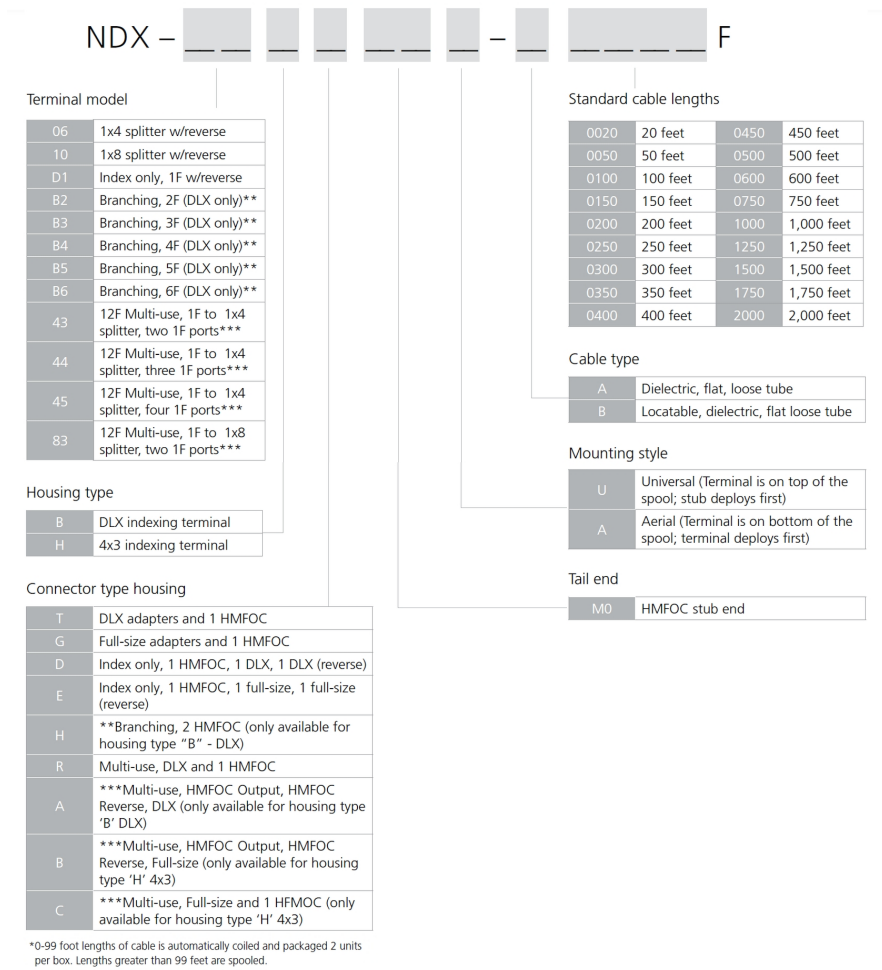

NDX-06BTMOU-A0020F

Material Specifications

Enclosure Material Type

Gasketed hardened plastic

Optical Specifications

Fiber Type

G.652.D

Operating Wavelength Range

1260 – 1635 nm

Attenuation Cable Coefficient, maximum

0.30 dB/km @ 1550 nm | 0.40 dB/km @ 1310 nm

Attenuation Splitter, maximum

7.1 dB

Attenuation Terminal Connectors, maximum

0.45 dB

Directivity, minimum

60 dB

Insertion Loss, Splitter, typical

6.7 dB

Insertion Loss, Stub Connector, maximum

0.45 dB