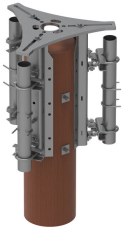

860662983-1 | WOOD POLE MOUNT FOR mmWave AND 4G / POLE TOP

Mount for 5G mmWave and 4G equipment at the top of a wood pole 7" -14" diameter

-Provides through bolt mounting to a wood pole and supports mmWave equipment as well as a 4G antenna and Pole Top with 4G radios

-Future Expandable

-Pole Top product ordered separate

Product Classification

Product Type	Pole mount kit
Product Brand	Metro Cell
Ordering Note	ANDREW® standard product with terms
Warranty	One year

General Specifications

Dimensions

Height	685.8 mm 27 in
---------------	------------------

Material Specifications

Material Type	Galvanized steel
----------------------	------------------

Packaging and Weights

860662983-1 | WOOD POLE MOUNT FOR mmWave AND 4G / POLE TOP