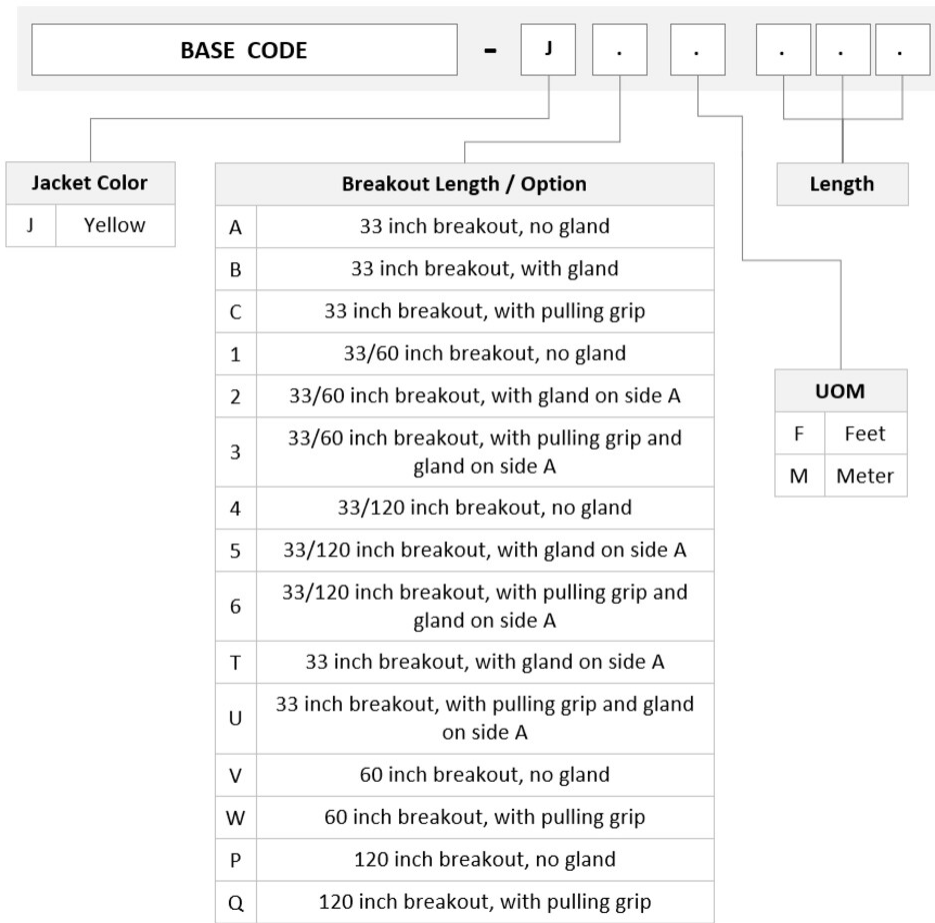

FGWMPUCAL

Ordering Tree

Mechanical Specifications

Cable Retention Strength, maximum 11.24 lb @ 0 ° | 4.40 lb @ 90 °

Optical Specifications

Fiber Mode Singlemode

Fiber Type G.652.D | G.657.A1, TeraSPEED®

Environmental Specifications

Operating Temperature -10 °C to +60 °C (+14 °F to +140 °F)

Environmental Space Indoor | Plenum