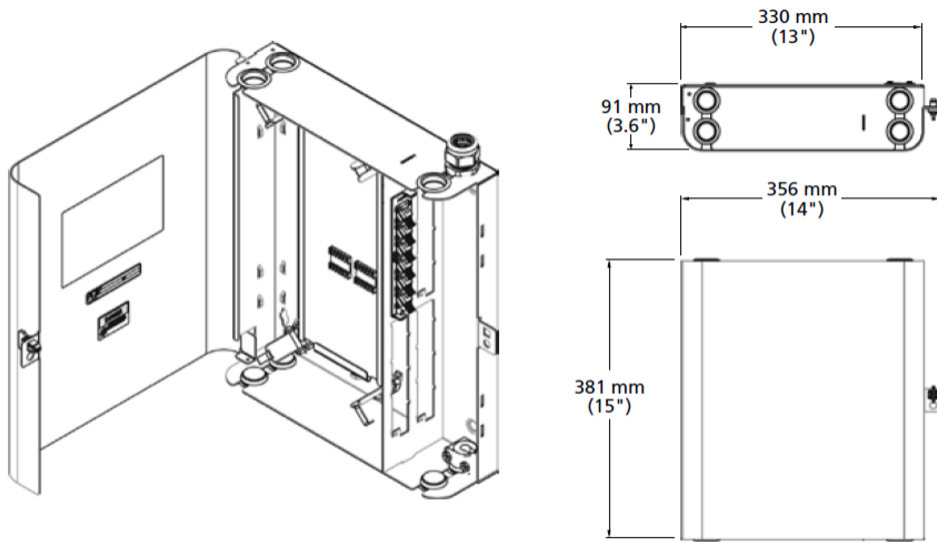

FL1-G7/01NA1-153

FL1000 Fiber Wall Box, 2-door, singlemode SC/UPC, 12 ports, with IFC stranded cable, stub at far end, 153 meters

- Ideal for small to medium fiber counts within communication rooms or closets at customer sites
- Provides demarcation access for the telecom carrier and the end-user by way of separate compartments
- Guarantees mechanical protection and fiber management for indoor and outdoor cable
- Fully customizable for patch-patch, splice-patch or for the storage of un-terminated (dark) fibers

Product Classification

Regional Availability	North America
Product Type	Fiber wall box
Product Series	FL1000

General Specifications

Application	Patching
Adapter Packs Included, quantity	2
Adapters, quantity	12
Cable Clamps, quantity	1
Cable Entry Location	Bottom left Bottom right Top left Top right
Cable Type	IFC - Stranded
Color	Putty white
Door, quantity	2
Front Door Type	Single hinged
Growth Configuration	Fully loaded
Interface	SC/UPC
Lock Type	Key lock
Mounting	Wall
Total Fibers, quantity	12
Total Ports, quantity	12

Dimensions

Height	433 mm 17.047 in
Width	511 mm 20.118 in

FL1-G7/01NA1-153

Depth	156.97 mm 6.18 in
Cable Length	229 m 751.312 ft

Outline Drawing

Material Specifications

Finish	Powder coated
Material Type	Steel