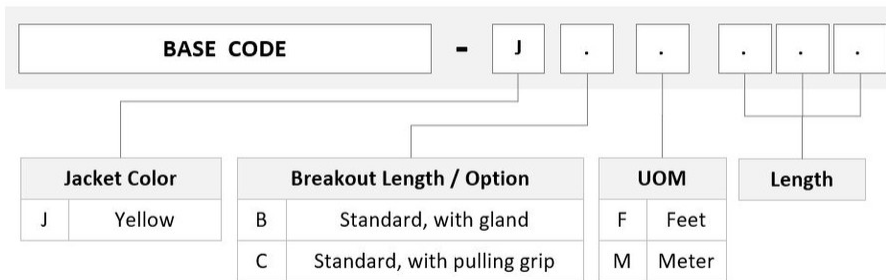

General Specifications

Color, boot A	Black
Color, connector A	Green
Color, boot B	Black
Color, connector B	Green
Construction Type	Armored Stranded
Furcation Color	Yellow
Interface, Connector A	MPO-12/APC Female
Interface, Connector B	Unterminated
Jacket Color	Yellow
Polarity	Method B (LL)
Fibers per Subunit, quantity	12
Total Fibers, quantity	72

Dimensions

Breakout Length	33 in
Cable Assembly Length Range (m)	3 – 999
Cable Assembly Length Range (ft)	10 – 999

FHWMPUCAK

Ordering Tree

Mechanical Specifications

Cable Retention Strength, maximum 11.24 lb @ 0 ° | 4.40 lb @ 90 °