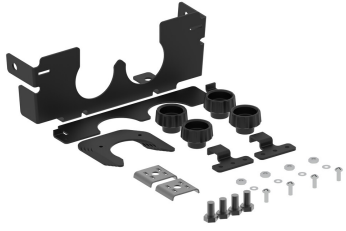

FGS-KT03-G-OF

FiberGuide® Dual 2in Flex Tube Attachment, 2x6in, Yellow

Product Classification

Regional Availability	Asia Australia/New Zealand EMEA Latin America North America
Portfolio	CommScope®
Product Type	Drop kit
Product Brand	FiberGuide®
Product Series	FGS

General Specifications

Product Feature	Slotted
Color	Yellow
Orientation	Vertical
Section Type	Adapter

Dimensions

Height	50.8 mm 2 in
Width	152.4 mm 6 in
Length	1524 mm 60 in
Tube Outer Diameter	50.8 mm 2 in
System Dimensions	51 mm x 152 mm (2 in x 6 in)