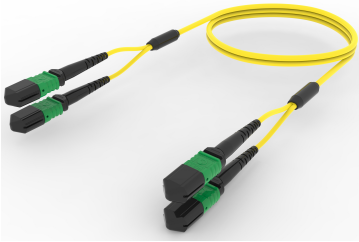

# UQGMXMXHF

Ultra Low Loss (ULL) Singlemode, MPO/12(ale) to MPO/12(Pinned), 24-Fiber, Plenum,array cord

## Product Classification

<b>Regional Availability</b>	Asia   Australia/New Zealand   China   Europe   India   Latin America   Middle East/Africa   North America
<b>Portfolio</b>	CommScope®
<b>Product Type</b>	Fiber array cable assembly
<b>Product Brand</b>	SYSTIMAX ULL
<b>Ordering Note</b>	For additional jacket colors, please contact a CommScope Sales Representative   For lengths greater than 999 ft (304 m), orders must be in meters   Minimum length may vary based on cable configuration

## General Specifications

<b>Connector A, quantity</b>	2
<b>Color, boot A</b>	Black
<b>Color, connector A</b>	Green
<b>Connector B, quantity</b>	2
<b>Color, boot B</b>	Black
<b>Color, connector B</b>	Green
<b>Construction Type</b>	Stranded
<b>Furcation Color</b>	Yellow
<b>Interface, Connector A</b>	MPO-12/APC Male
<b>Interface Feature, connector A</b>	Pinned
<b>Interface, Connector B</b>	MPO-12/APC Male
<b>Interface Feature, connector B</b>	Pinned
<b>Jacket Color</b>	Yellow
<b>Polarity</b>	Method B Enhanced (ULL)
<b>Fibers per Subunit, quantity</b>	12
<b>Total Fibers, quantity</b>	24