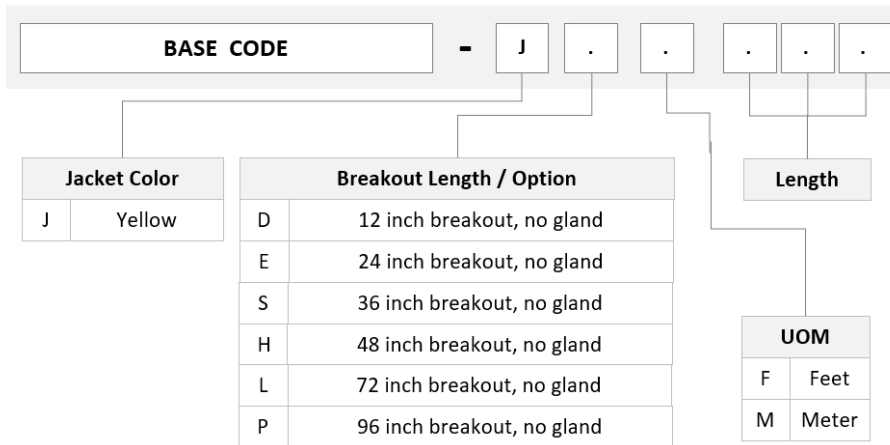

UQGMXXMHF

Dimensions

Cable Assembly Length Range (m) 1 – 305

Cable Assembly Length Range (ft) 1 – 999

Ordering Tree

Mechanical Specifications

Cable Retention Strength, maximum 11.24 lb @ 0° | 4.40 lb @ 90°

Optical Specifications

Fiber Mode Singlemode

Fiber Type G.657.A2, TeraSPEED®

Environmental Specifications

Operating Temperature -10 °C to +60 °C (+14 °F to +140 °F)

Environmental Space Indoor | Plenum

Regulatory Compliance/Certifications

Agency	Classification
ANATEL	Compliant
CHINA-ROHS	Above maximum concentration value
REACH-SVHC	Compliant as per SVHC revision on www.commscope.com/ProductCompliance