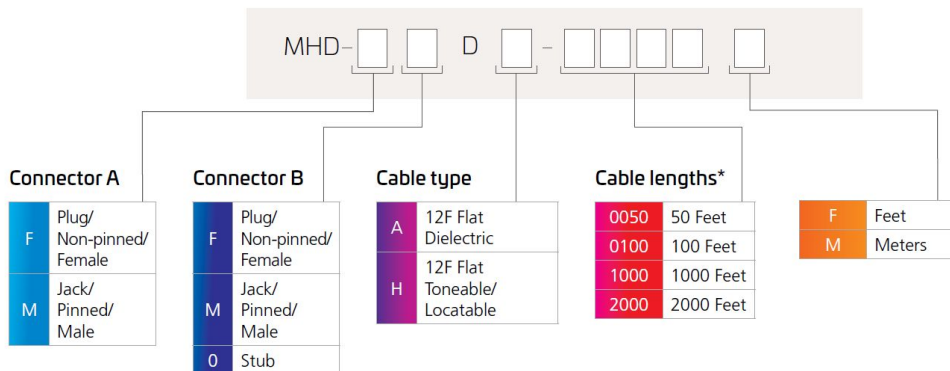

## Fiber Optic Feeder Cable Assembly with HMFOC connectors

- Hardened connectors are factory-terminated and environmentally sealed for use in optical drop cable deployments
- Hardened drop cables incorporate hardened connector technology that is designed to withstand the rugged outside plant environment
- Hardened drop cables simplify installation and maintenance by reducing splicing requirements in the distribution portion of the network
- Incorporates 12 optical fibers in a single hardened design, terminated with a factory-sealed hardened multifiber fiber-optic connector (HMFOC) at one or both sides
- Assemblies have a 12-fiber MT (mobile terminated) ferrule enclosed in a water-sealed connector housing for outside plant applications

## Ordering Tree

\* Cable Length shown as an example, additional cable lengths available upon request up to 2,000 ft. (600 m).