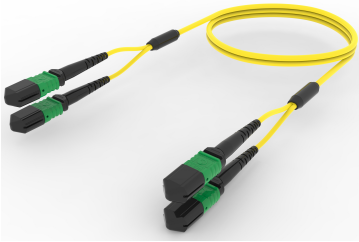

UQGMPMPHF

Ultra Low Loss (ULL) Singlemode, MPO/12(Unpinned) to MPO/12 (Unpinned), 24-Fiber, Plenum,array cord

Product Classification

Regional Availability	Asia Australia/New Zealand China Europe India Latin America Middle East/Africa North America
Portfolio	CommScope®
Product Type	Fiber array cable assembly
Product Brand	SYSTIMAX ULL
Ordering Note	For additional jacket colors, please contact a CommScope Sales Representative For lengths greater than 999 ft (304 m), orders must be in meters Minimum length may vary based on cable configuration

General Specifications

Color, boot A	Black
Color, connector A	Green
Color, boot B	Black
Color, connector B	Green
Construction Type	Stranded
Furcation Color	Yellow
Interface, Connector A	MPO-12/APC Female
Interface Feature, connector A	Unpinned
Interface, Connector B	MPO-12/APC Female
Interface Feature, connector B	Unpinned
Jacket Color	Yellow
Polarity	Method B Enhanced (ULL)
Fibers per Subunit, quantity	12
Total Fibers, quantity	24

Dimensions

Cable Assembly Length Range (m)	1 – 305
--	---------

UQGMPMPHF

Cable Assembly Length Range (ft)

1 – 999

Ordering Tree

Mechanical Specifications

Cable Retention Strength, maximum 11.24 lb @ 0 ° | 4.40 lb @ 90 °