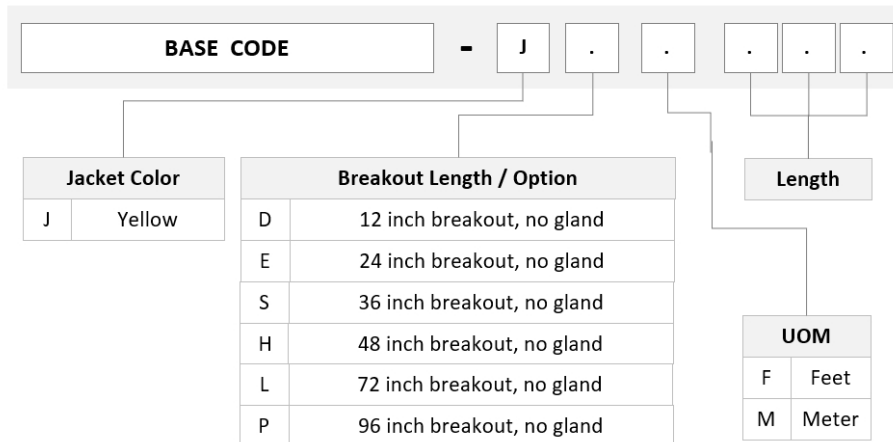

General Specifications

Color, boot A	Black
Color, connector A	Green
Color, boot B	Black
Color, connector B	Green
Construction Type	Stranded
Furcation Color	Yellow
Interface, Connector A	MPO-12/APC Female
Interface Feature, connector A	Unpinned
Interface, Connector B	MPO-12/APC Female
Interface Feature, connector B	Unpinned
Jacket Color	Yellow
Polarity	Method B Enhanced (ULL)
Fibers per Subunit, quantity	12
Total Fibers, quantity	24

Dimensions

Cable Assembly Length Range (m)	1 – 305
--	---------

UQGMPMPHF

Cable Assembly Length Range (ft)

1 – 999

Ordering Tree

Mechanical Specifications

Cable Retention Strength, maximum 11.24 lb @ 0 ° | 4.40 lb @ 90 °