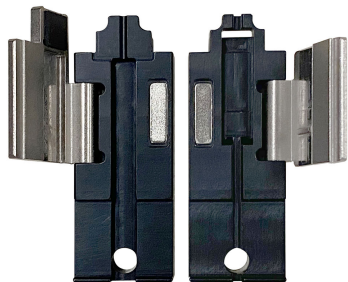

# 760244706 | QWIK-FUSE™ Fiber Holder - Fitel

---

Fiber Holder, FITEL, Left and Right set