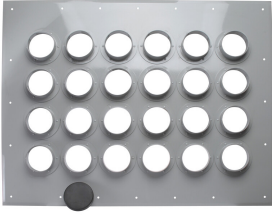

# 204673-24

---

Twenty four 4" Port Entrance Panel, 4" x 6"

## General Specifications

<b>Color</b>	Gray
<b>Entry Panel Port Size</b>	101.6 mm   4 in
<b>Number of Ports</b>	24
<b>Panel Type</b>	Multiple

## Dimensions

<b>Height</b>	787.4 mm   31 in
<b>Width</b>	1,003.3 mm   39.5 in