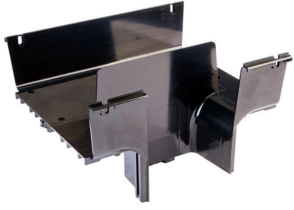

# FGSB-MDSP-F

---

FiberGuide® Downspout with 6in Exit, 4x12in, Black

## Dimensions

<b>System Dimensions</b>	102 mm x 305 mm (4 in x 12 in)
--------------------------	--------------------------------