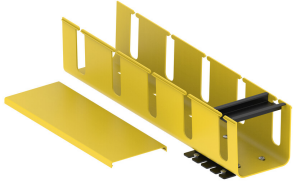

# FGS-KTW2-D

---

FiberGuide® Vertical Duct Kit with 4in Slot Spacing and Snap-On Cover, 4x4in, Yellow

## Product Classification

<b>Regional Availability</b>	Asia   Australia/New Zealand   EMEA   Latin America   North America
<b>Portfolio</b>	CommScope®
<b>Product Type</b>	Slotted vertical with snap-on cover
<b>Product Brand</b>	FiberGuide®
<b>Product Series</b>	FGS

## General Specifications

<b>Product Feature</b>	Slotted
<b>Color</b>	Yellow
<b>Orientation</b>	Vertical
<b>Section Type</b>	Straight section