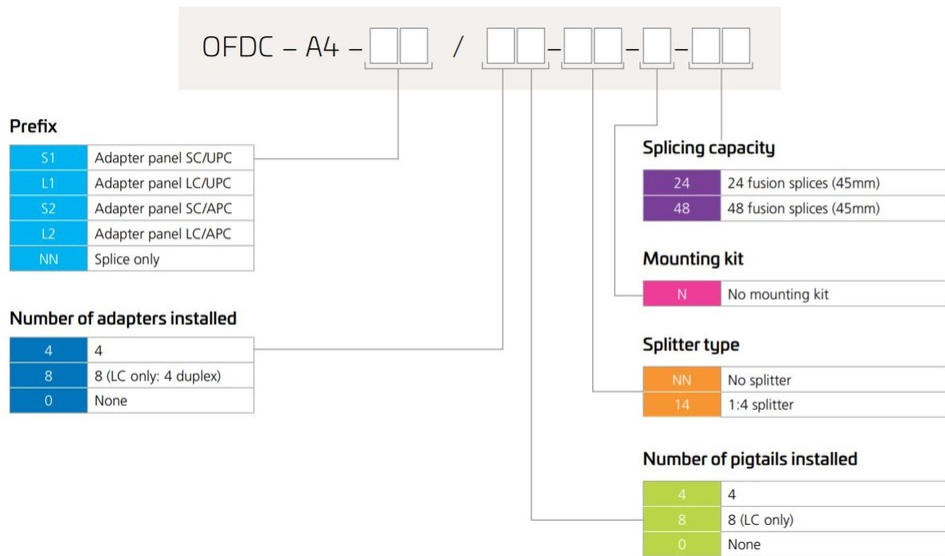

Ordering Tree

Material Specifications

Material Type Rugged polymer

Environmental Specifications

Installation temperature -5 °C to +45 °C (+23 °F to +113 °F)

Storage Temperature -30 °C to +60 °C (-22 °F to +140 °F)

Relative Humidity 93%, non-condensing

Environmental Space Above ground | Below ground

Qualification Standards IEC 60529, IP68 + 2 m waterhead

UV Resistance UV stabilized

Packaging and Weights

Packaging quantity 1

Packaging Type Box | Carton

Regulatory Compliance/Certifications

Agency	Classification
CHINA-ROHS	Below maximum concentration value
ISO 9001:2015	Designed, manufactured and/or distributed under this quality management system