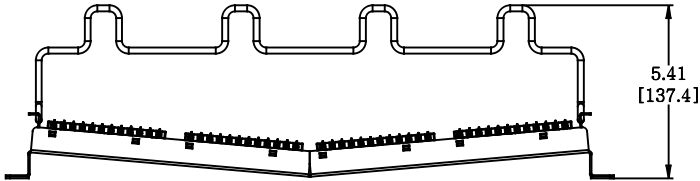

MATERIAL ID	DESCRIPTION
760237039	UNIPRISE RECESSED ANGLED DISTRIBUTION MODULE PANEL,CAT 6A, UTP, 2U, 48 PORT

NOTES:

- SEE COMMSCOPE CATALOG FOR PART NUMBER SUFFIXES TO INDICATE COLOR/PKG.
- SEE COMMSCOPE CATALOG FOR COMPLETE LIST OF PARTS RELATED TO THE USE OF THIS PRODUCT.
- DIMENSIONS ARE IN INCHES[MM].
- PART INCLUDES:
 (2) RECESSED ANGLED FRAME 1U
 (8) ASSEMBLY, UNIVERSAL MODULE BLACK
 (2) RETENER B,360 REAR CABLE MANANGMENT
 (2) STRAP(PACK OF 4)