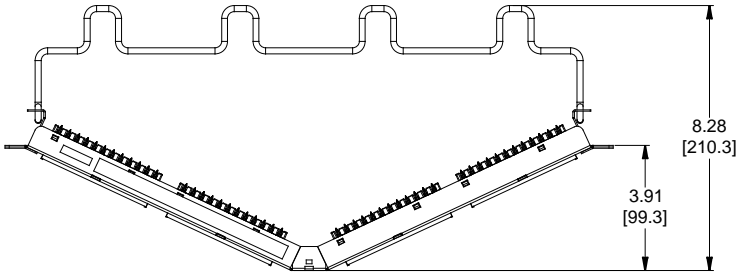

MATERIAL ID	DESCRIPTION
760237026	NETCONNECT ANGLED DISTRIBUTION MODULE PANEL, CAT 6, UTP, 1U, 24 PORT

NOTES:

- SEE COMMSCOPE CATALOG FOR PART NUMBER SUFFIXES TO INDICATE COLOR/PKG.
- SEE COMMSCOPE CATALOG FOR COMPLETE LIST OF PARTS RELATED TO THE USE OF THIS PRODUCT.
- DIMENSIONS ARE IN INCHES[MM].
- PART INCLUDES:
 (1) ANGLED UNIVERSAL FRAME 1U
 (4) ASSEMBLY, UNIVERSAL MODULE BLACK
 (1) RETAINER B, 360 REAR CABLE MANAGEMENT
 (1) STRAP(PACK OF 4)

NPPA-6-DM-1U-24	
COMMSCOPE, INC OF NORTH CAROLINA	

1	10-NOV-17		INITIAL ISSUE	PL	DRAWN BY DJ	
REV	DATE	ECR	DESCRIPTION	APPROVED BY	DATE 10-NOV-2016	DWG NO 760237026