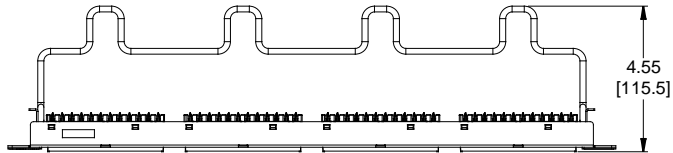

MATERIAL ID	DESCRIPTION
760237025	NETCONNECT DISTRIBUTION MODULE PANEL, CAT 6, UTP, 2U, 48 PORT

NOTES:

- SEE COMMSCOPE CATALOG FOR PART NUMBER SUFFIXES TO INDICATE COLOR/PKG.
- SEE COMMSCOPE CATALOG FOR COMPLETE LIST OF PARTS RELATED TO THE USE OF THIS PRODUCT.
- DIMENSIONS ARE IN INCHES[MM].
- PART INCLUDES:  
 (1) UNIVERSAL FRAME 2U  
 (8) ASSEMBLY, UNIVERSAL MODULE BLACK  
 (2) RETAINER B, 360 REAR CABLE MANAGEMENT  
 (2) STRAP(PACK OF 4)